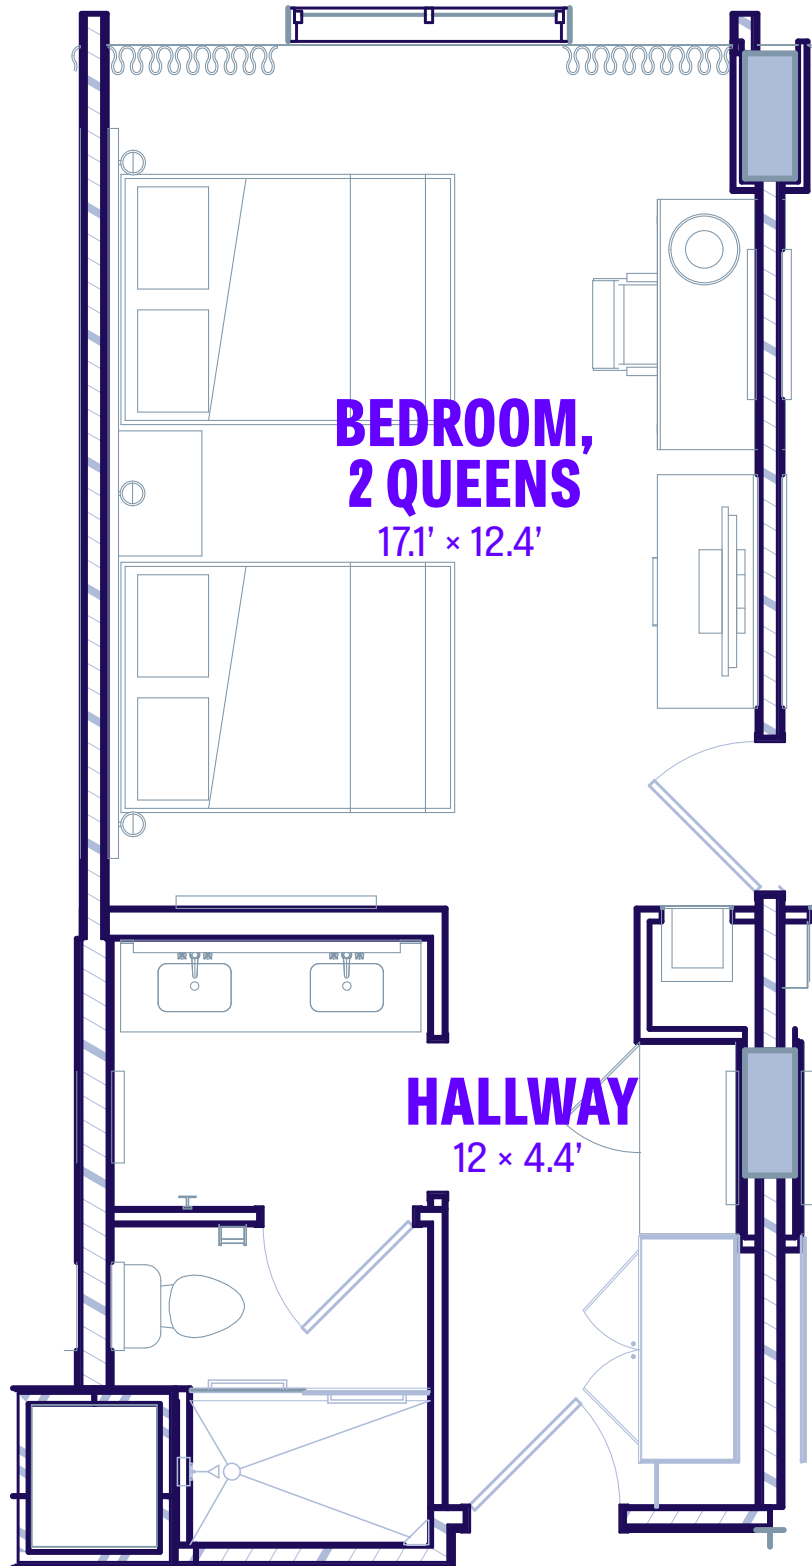

STANDARD QUEEN:

3-114, 3-117, 4-114, 4-117, 4-118, 5-114, 5-117, 5-118, 6-114, 6-117, 6-118, 7-114, 7-117, 9-114, 9-117, 9-118, 10-131

Ceiling height:

Bedroom: 8.8'

Hallway: 8'

All measurements are approximate.