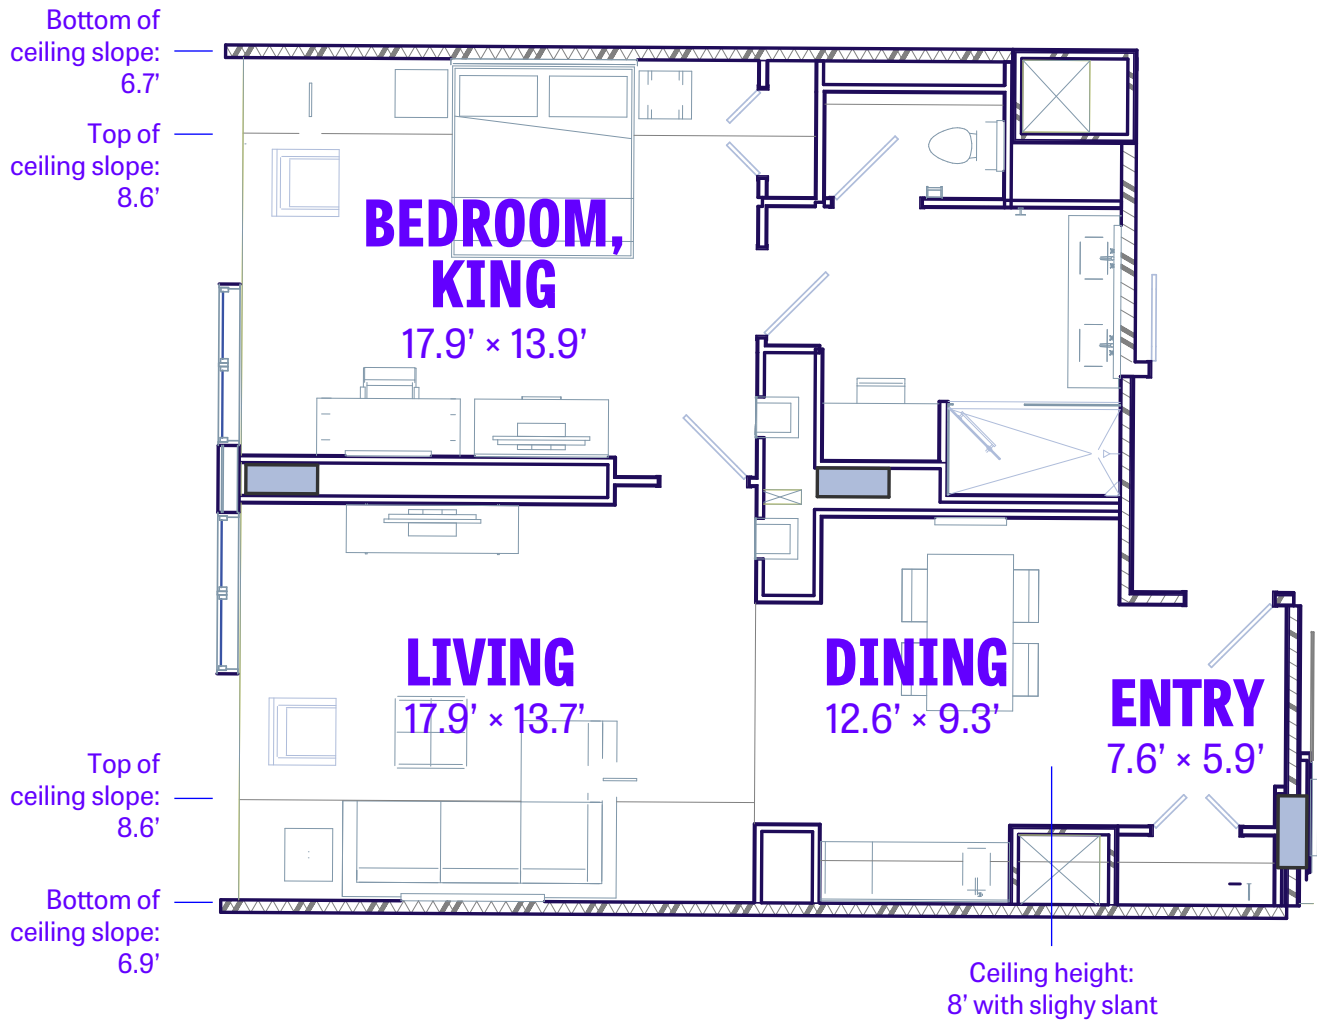

DELUXE SUITE 11-105

DELUXE SUITE: 11-105

Ceiling Height:

Bedroom: 8.6 *slanted
Living Area: 8.6 *slanted
Dining Area: 8'
Entry: 8
**please note ceiling slope*

All measurements are approximate.

All furniture may be removed.

DELUXE SUITE: 11-105

Ceiling height:
8' with a slight slant

- 2 Dual Outlet
- 4 Quad Outlet

Ceiling Height:

Bedroom: 8.6 *slanted
 Living Area: 8.6 *slanted
 Dining Area: 8'
 Entry: 8'
 *please note ceiling slope

All measurements are approximate.

All furniture may be removed.