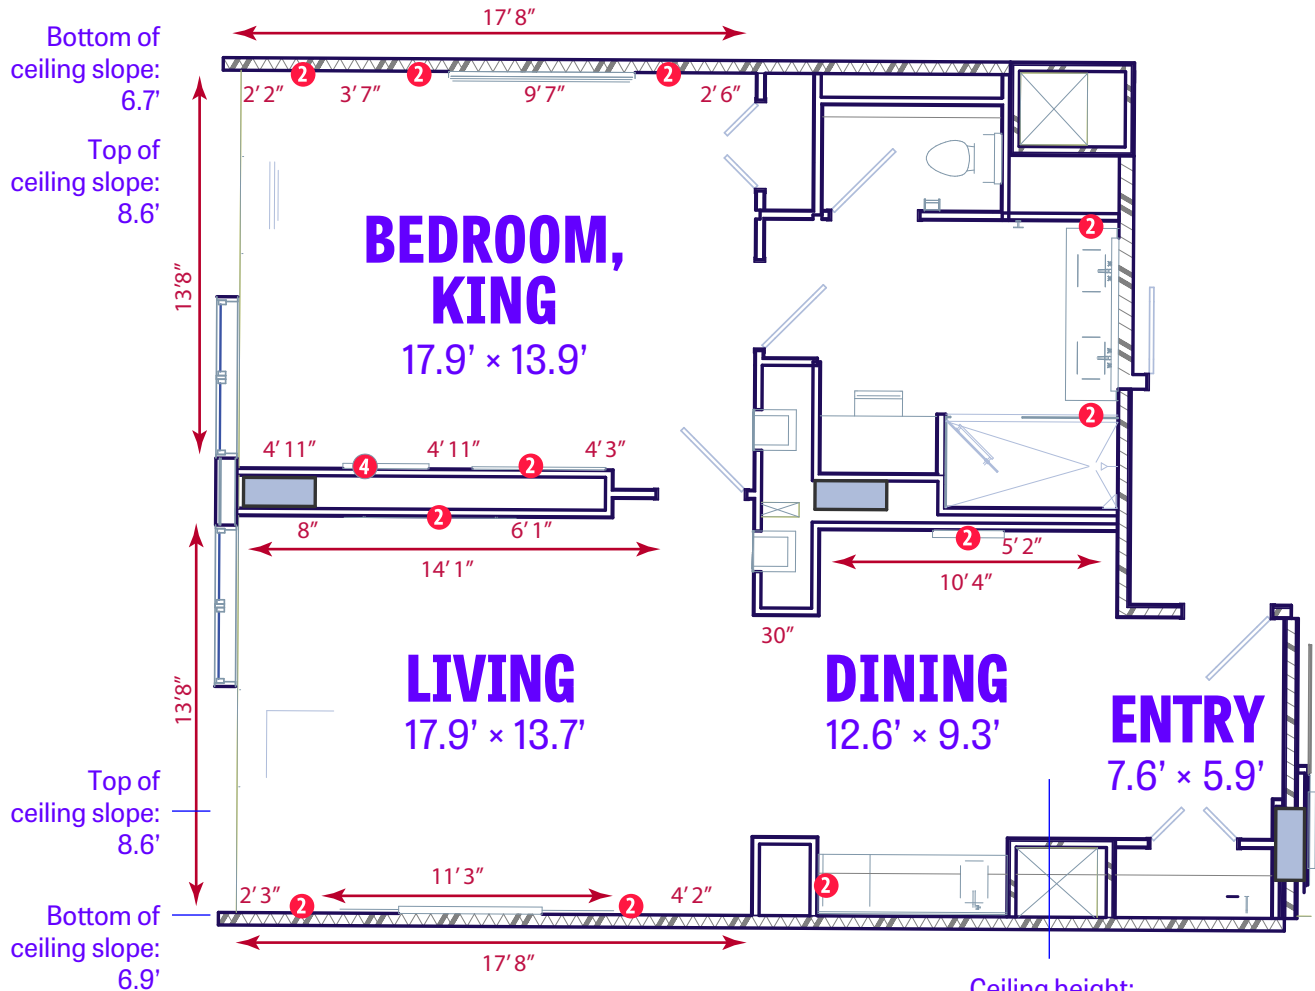

DELUXE SUITE 11-105

DELUXE SUITE: 11-105

Ceiling Height:

Bedroom: 8.6 *slanted
Living Area: 8.6 *slanted
Dining Area: 8'
Entry: 8
**please note ceiling slope*

All measurements are approximate.

All furniture may be removed.

DELUXE SUITE: 11-105

Ceiling height:
8' with a slight slant

- 2 Dual Outlet
- 4 Quad Outlet

Ceiling Height:

Bedroom: 8.6 *slanted
 Living Area: 8.6 *slanted
 Dining Area: 8'
 Entry: 8'
 *please note ceiling slope

All measurements are approximate.

All furniture may be removed.