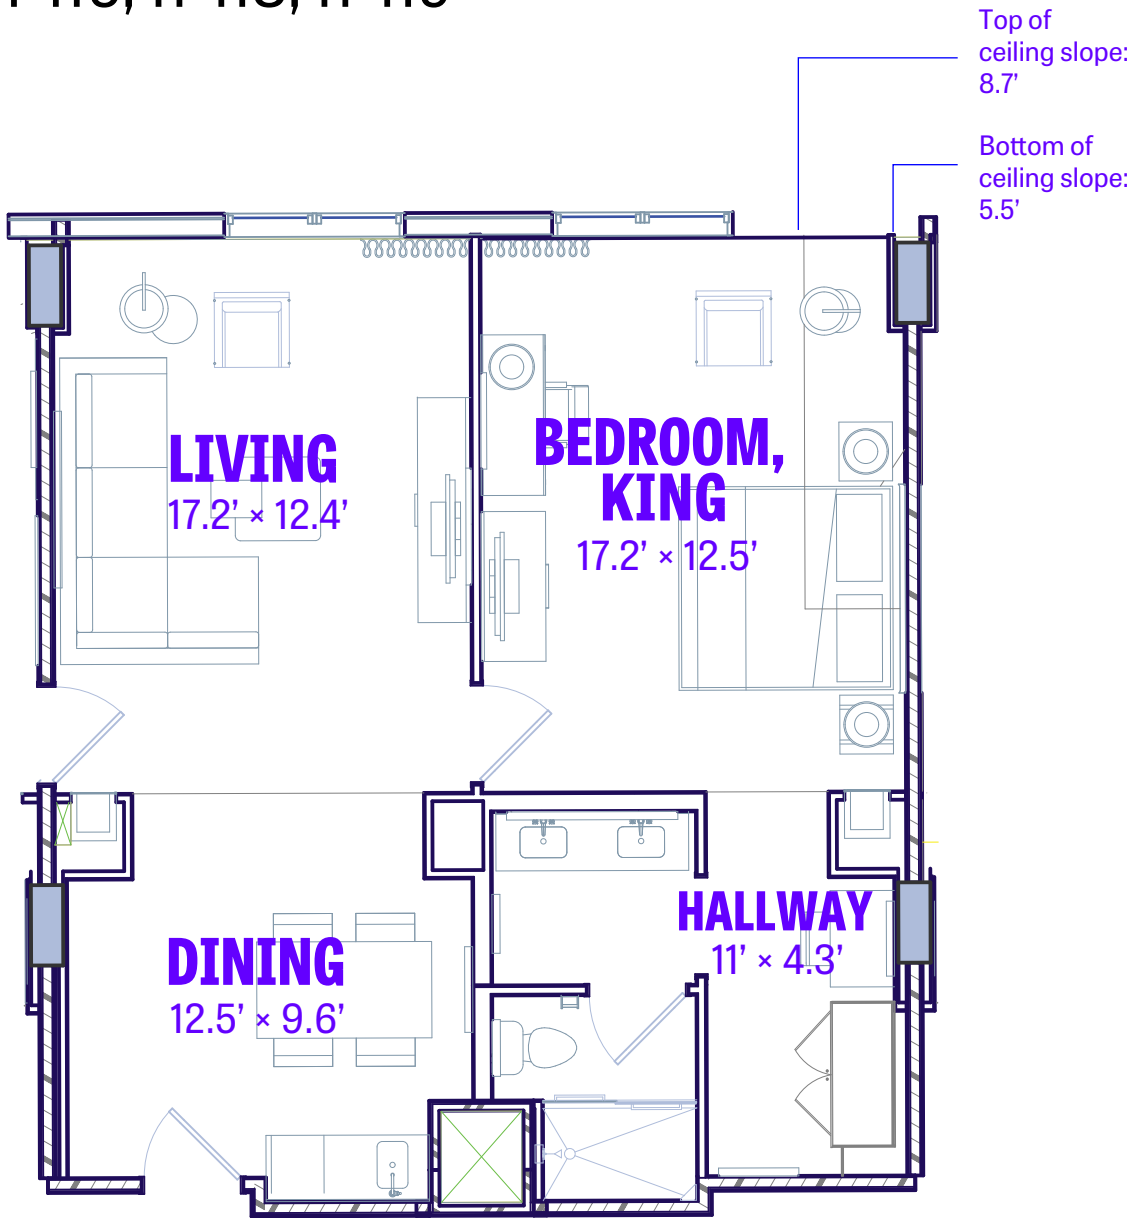

DELUXE SUITE
11-115 - 11-119

DELUXE SUITE: 11-115, 11-116, 11-118, 11-119

Ceiling Height:

Bedroom: 8.6 *slanted
Living Area: 8.7
Dining Area: 8'
Hallway: 8
**please note ceiling slope*

All measurements are approximate.

All furniture may be removed.

DELUXE SUITE: 11-115, 11-116, 11-118, 11-119

Top of ceiling slope: 8.7'
Bottom of ceiling slope: 5.5'

- 2 Dual Outlet**
- 4 Quad Outlet**

Ceiling Height:
 Bedroom: 8.6 *slanted
 Living Area: 8.7
 Dining Area: 8'
 Hallway: 8
 *please note ceiling slope

All measurements are approximate.
 All furniture may be removed.