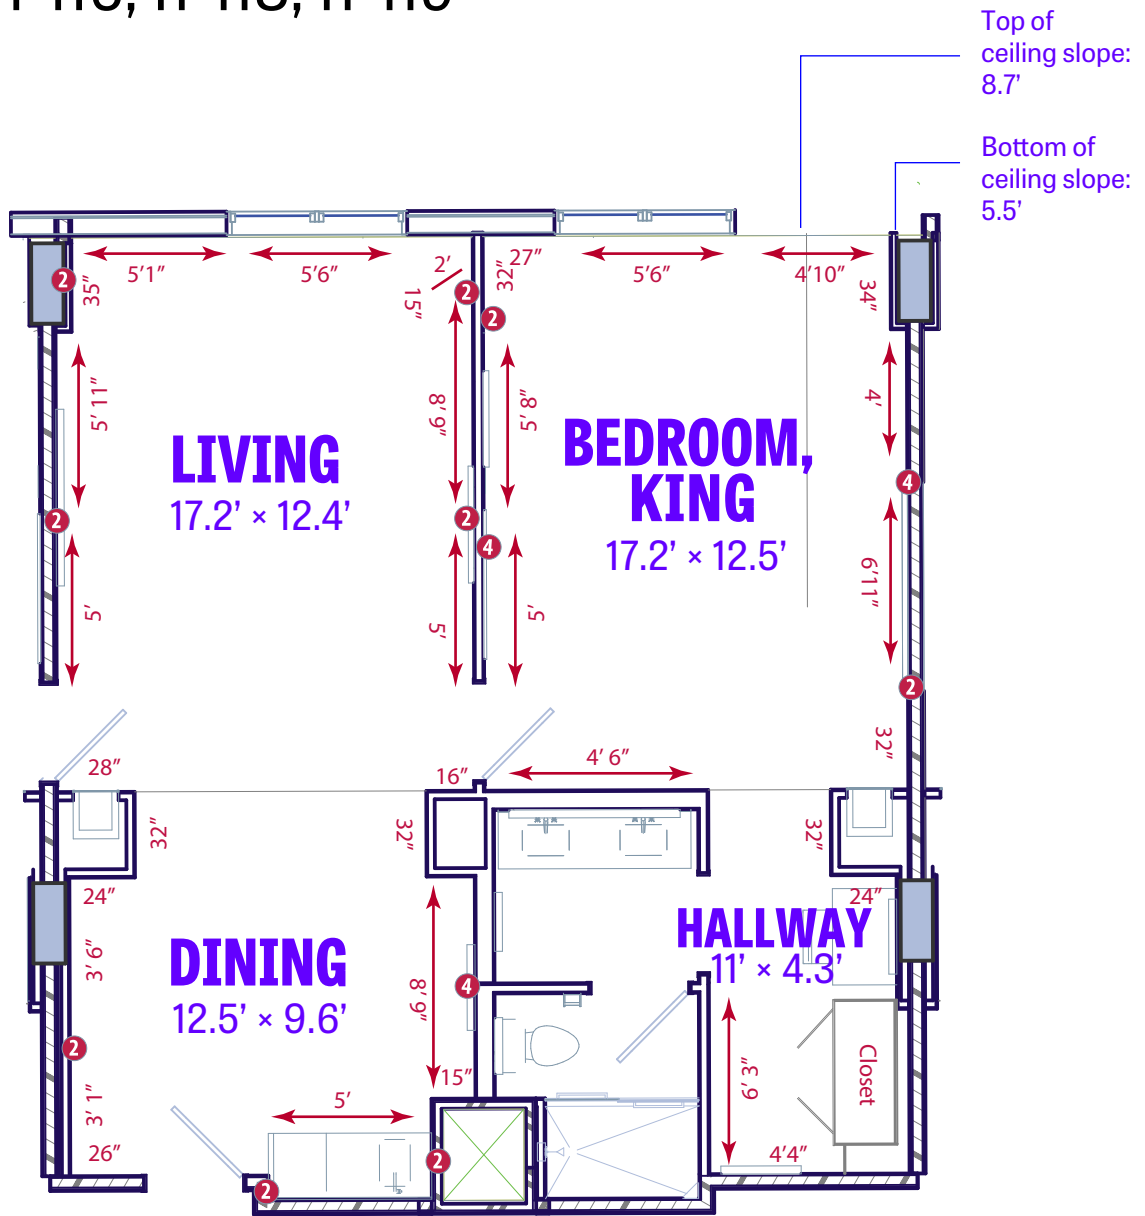

DELUXE SUITE
11-115 - 11-119

DELUXE SUITE: 11-115, 11-116, 11-118, 11-119

Ceiling Height:

Bedroom: 8.6 *slanted
Living Area: 8.7
Dining Area: 8'
Hallway: 8
**please note ceiling slope*

All measurements are approximate.

All furniture may be removed.

DELUXE SUITE: 11-115, 11-116, 11-118, 11-119

Top of ceiling slope: 8.7'
Bottom of ceiling slope: 5.5'

- 2 Dual Outlet**
- 4 Quad Outlet**

Ceiling Height:
 Bedroom: 8.6 *slanted
 Living Area: 8.7
 Dining Area: 8'
 Hallway: 8
 *please note ceiling slope

All measurements are approximate.
 All furniture may be removed.