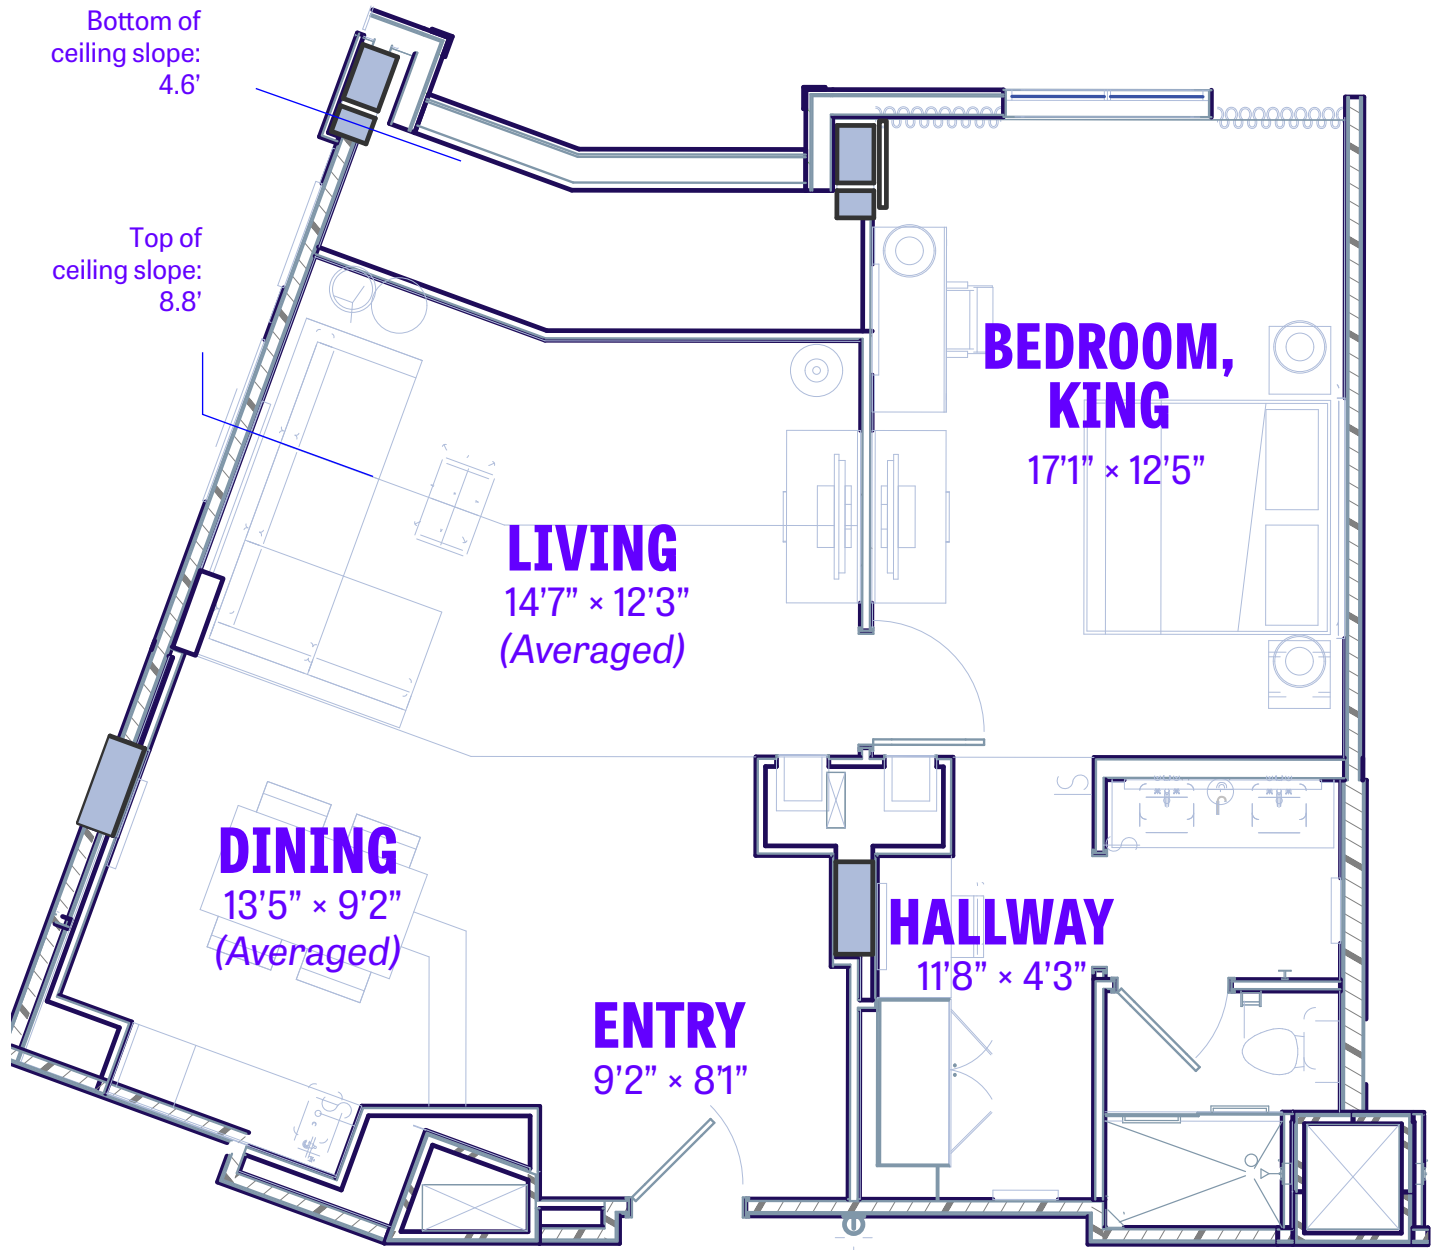

DELUXE SUITE 11-130

DELUXE SUITE: 11-130

Ceiling Height:

Entry: 8'
Hallway: 8'
Dining Area: 8'
Bedroom: 8.8'
Living Area: 8.8' Slanted*
**please note ceiling slope*

All measurements
are approximate.

All furniture may
be removed.