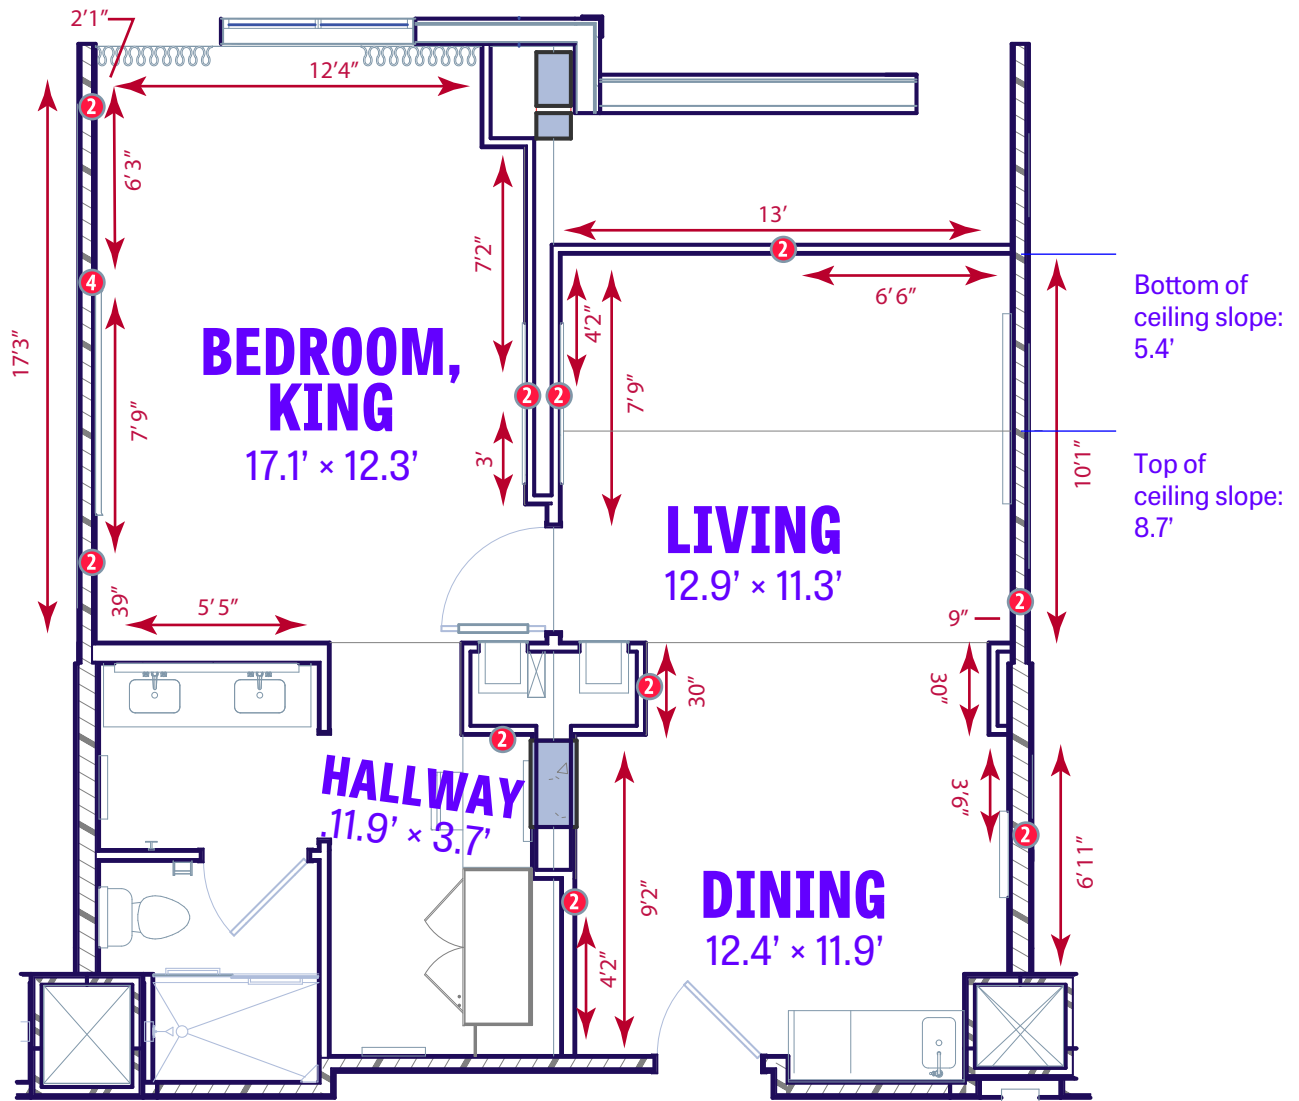

DELUXE SUITE
11-136, 11-148

DELUXE SUITE:

11-136, 11-148

Ceiling Height:
Bedroom: 8.8
Living Area: 8.7 *slanted
Dining Area: 8'
Hallway: 8
**please note ceiling slope*

All measurements are approximate.

All furniture may be removed.

DELUXE SUITE: 11-136, 11-148

2 Dual Outlet

4 Quad Outlet

Ceiling Height:

Bedroom: 8.8

Living Area: 8.7 *slanted

Dining Area: 8'

Hallway: 8

**please note ceiling slope*

All measurements are approximate.

All furniture may be removed.