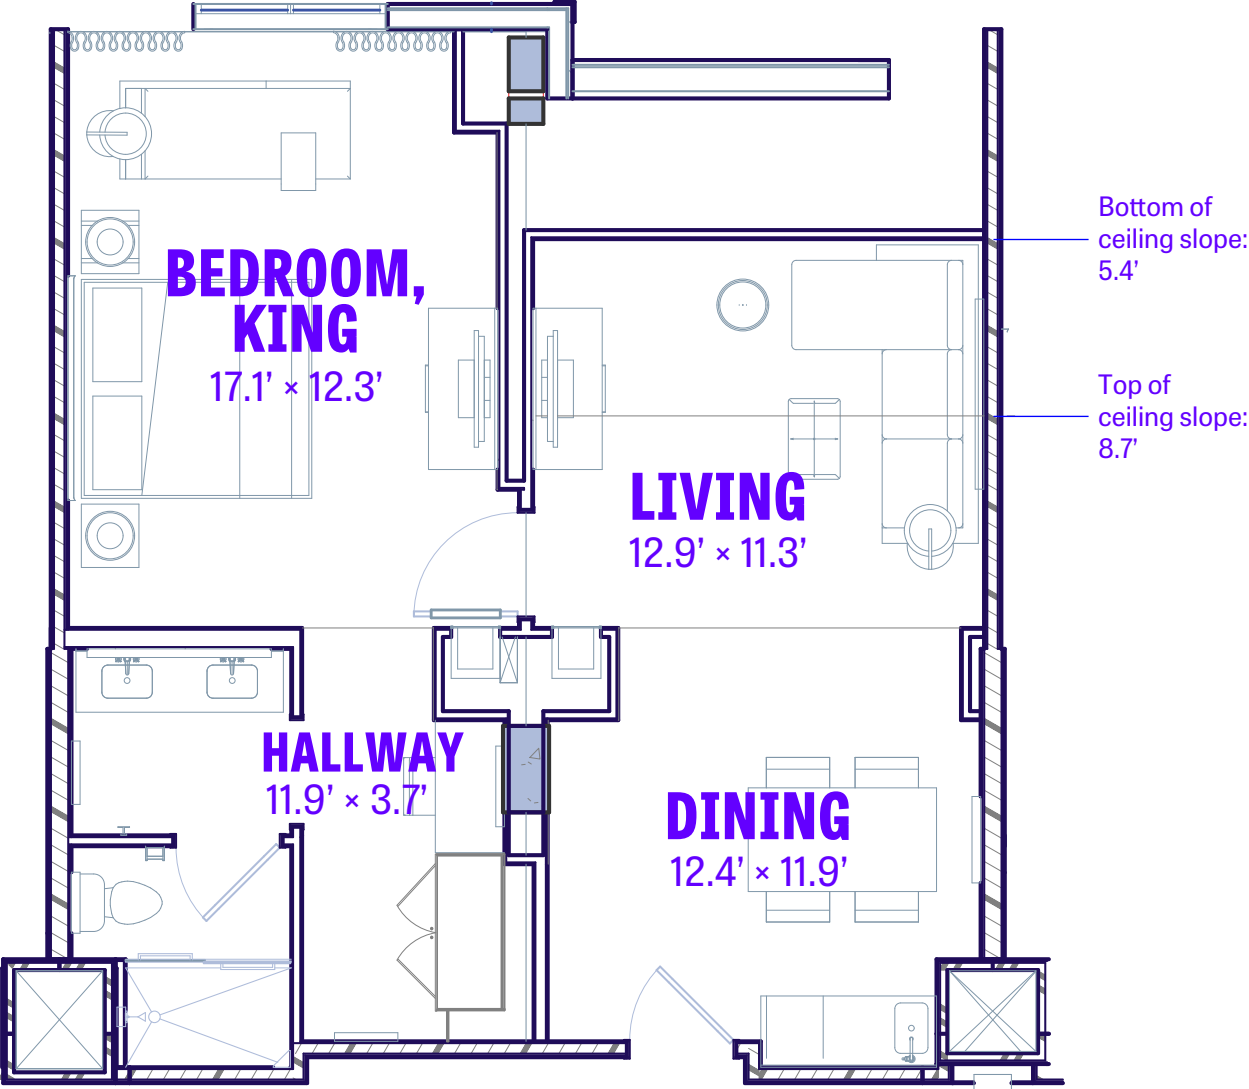

DELUXE SUITE
11-136, 11-148

DELUXE SUITE:

11-136, 11-148

Ceiling Height:
Bedroom: 8.8
Living Area: 8.7 *slanted
Dining Area: 8'
Hallway: 8
**please note ceiling slope*

All measurements are approximate.

All furniture may be removed.

DELUXE SUITE: 11-136, 11-148

2 Dual Outlet

4 Quad Outlet

Ceiling Height:

Bedroom: 8.8

Living Area: 8.7 *slanted

Dining Area: 8'

Hallway: 8

**please note ceiling slope*

All measurements are approximate.

All furniture may be removed.