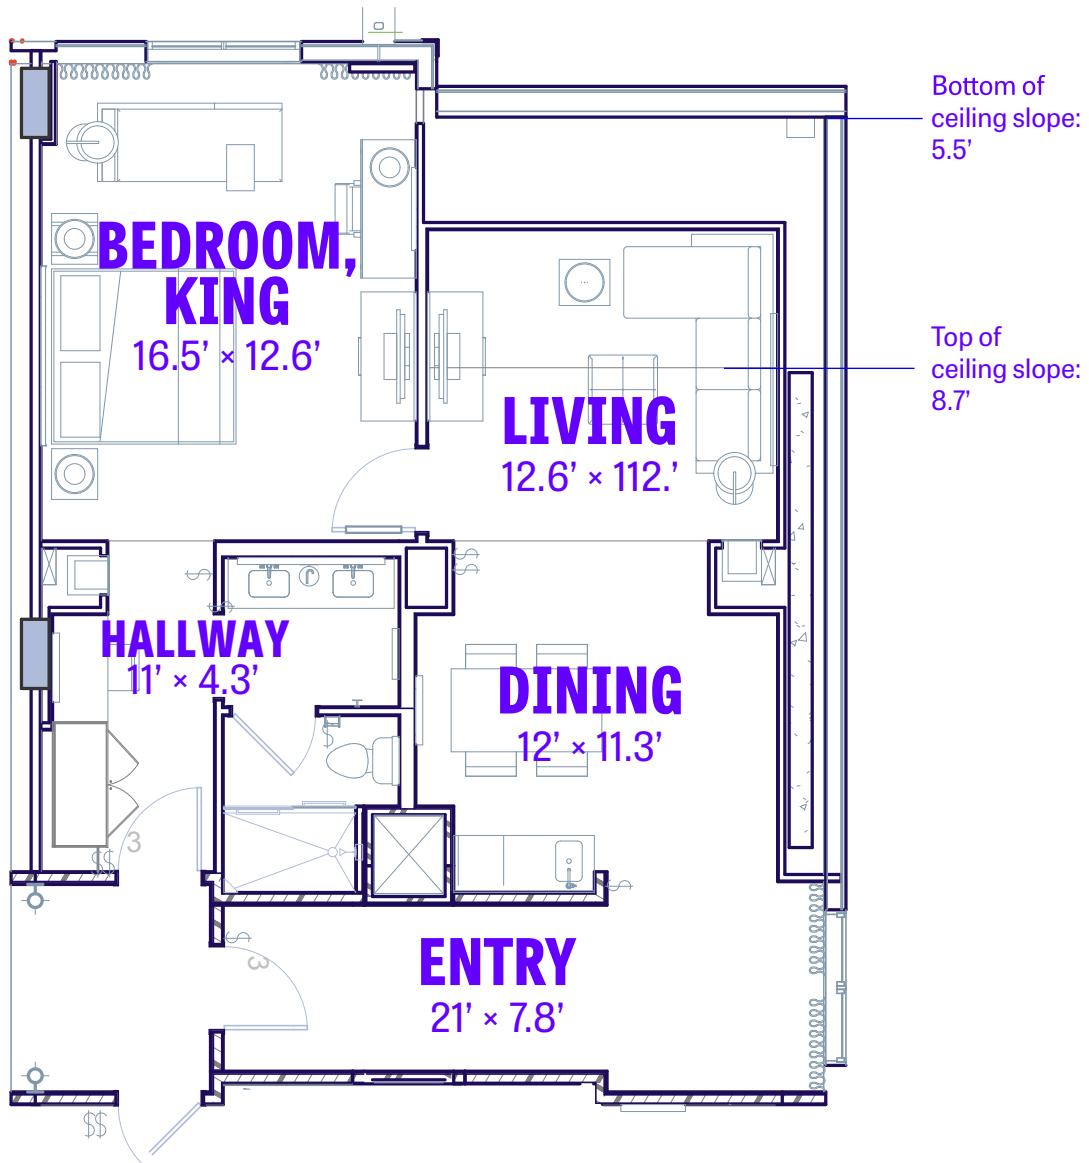

DELUXE SUITE 11-154

DELUXE SUITE: 11-154

Ceiling Height:

Bedroom: 8.8'

Living Area: 8.7' *slanted

Kitchenette: 8'

Dining Area: 8'

Hallway: 8

**please note ceiling slope*

All measurements
are approximate.

All furniture may
be removed.

DELUXE SUITE: 11-154

- 2 Dual Outlet**
- 4 Quad Outlet**

Ceiling Height:

Bedroom: 8.8'
 Living Area: 8.7' *slanted
 Kitchenette: 8'
 Dining Area: 8'
 Hallway: 8'
 *please note ceiling slope

All measurements are approximate.

All furniture may be removed.