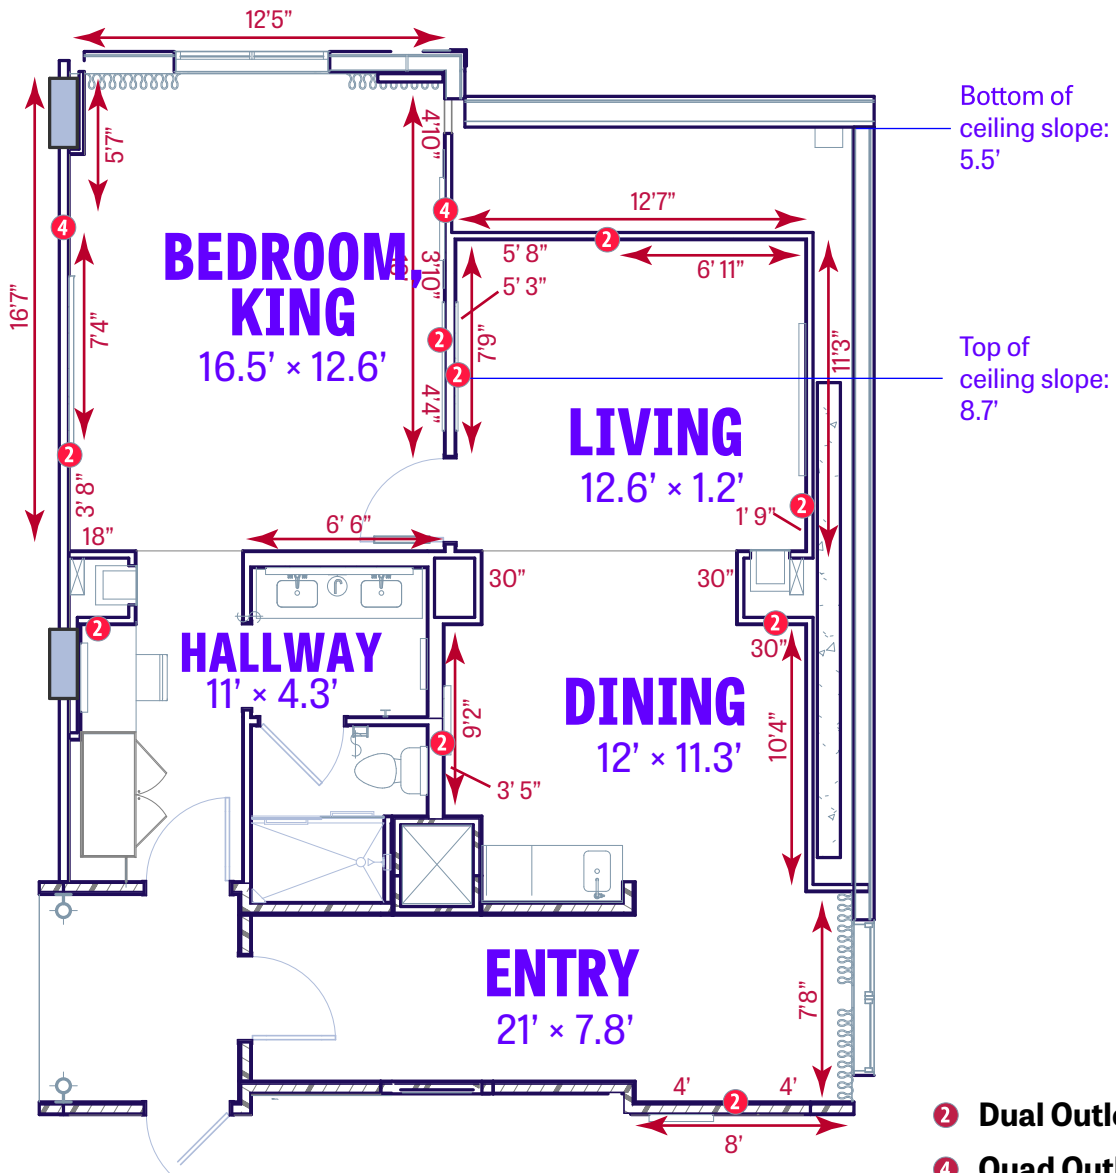

DELUXE SUITE 11-154

DELUXE SUITE: 11-154

Ceiling Height:

Bedroom: 8.8'

Living Area: 8.7' *slanted

Kitchenette: 8'

Dining Area: 8'

Hallway: 8

**please note ceiling slope*

All measurements
are approximate.

All furniture may
be removed.

DELUXE SUITE: 11-154

- 2 Dual Outlet**
- 4 Quad Outlet**

Ceiling Height:

Bedroom: 8.8'
 Living Area: 8.7' *slanted
 Kitchenette: 8'
 Dining Area: 8'
 Hallway: 8'
 *please note ceiling slope

All measurements are approximate.

All furniture may be removed.