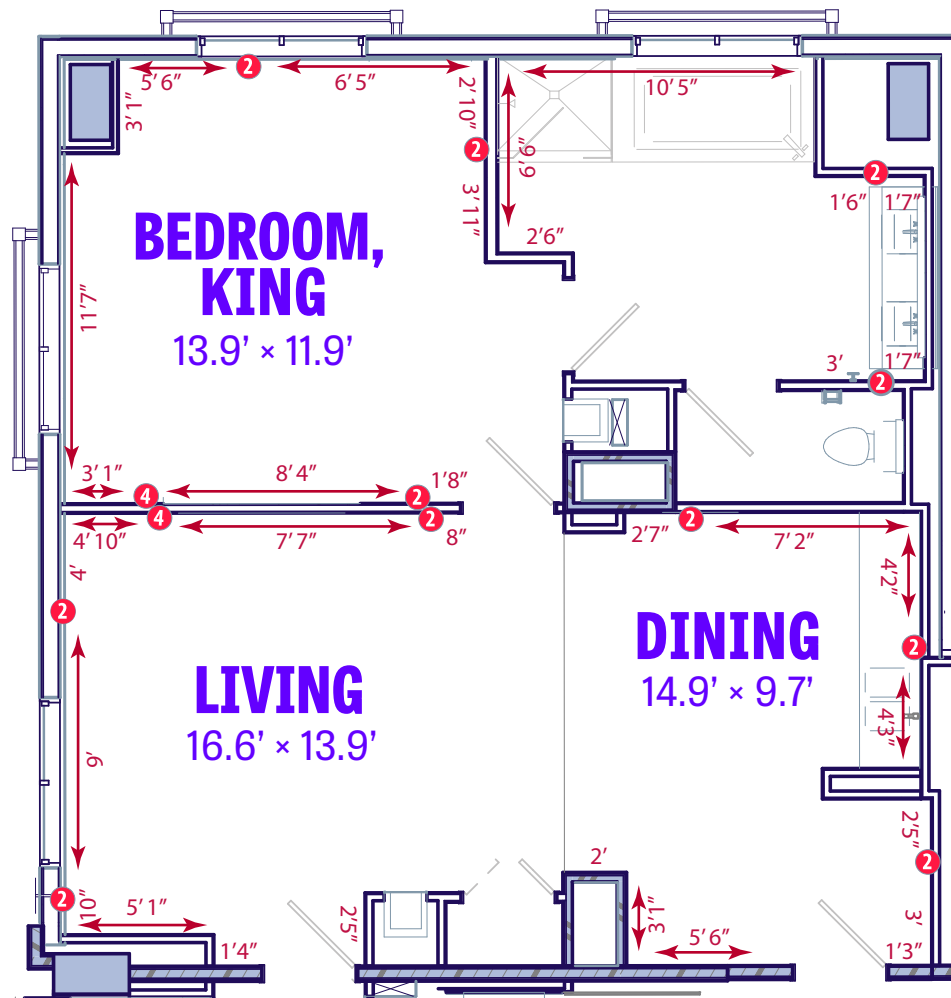

DELUXE SUITE
3-102, 3-107, 4-102,
5-102, 6-102, 7-102,
8-102, 9-102

DELUXE SUITE:

3-102, 3-107, 4-102, 5-102, 6-102, 7-102,
8-102, 9-102

Ceiling Height:

Bedroom: 8.8'

Hallway: 8'

All measurements are approximate.

All furniture may be removed.

DELUXE SUITE:

3-102, 3-107, 4-102, 5-102, 6-102, 7-102,
8-102, 9-102

- 2 Dual Outlet
- 4 Quad Outlet

Ceiling Height:

Bedroom: 8.8'

Hallway: 8'

All measurements are approximate.