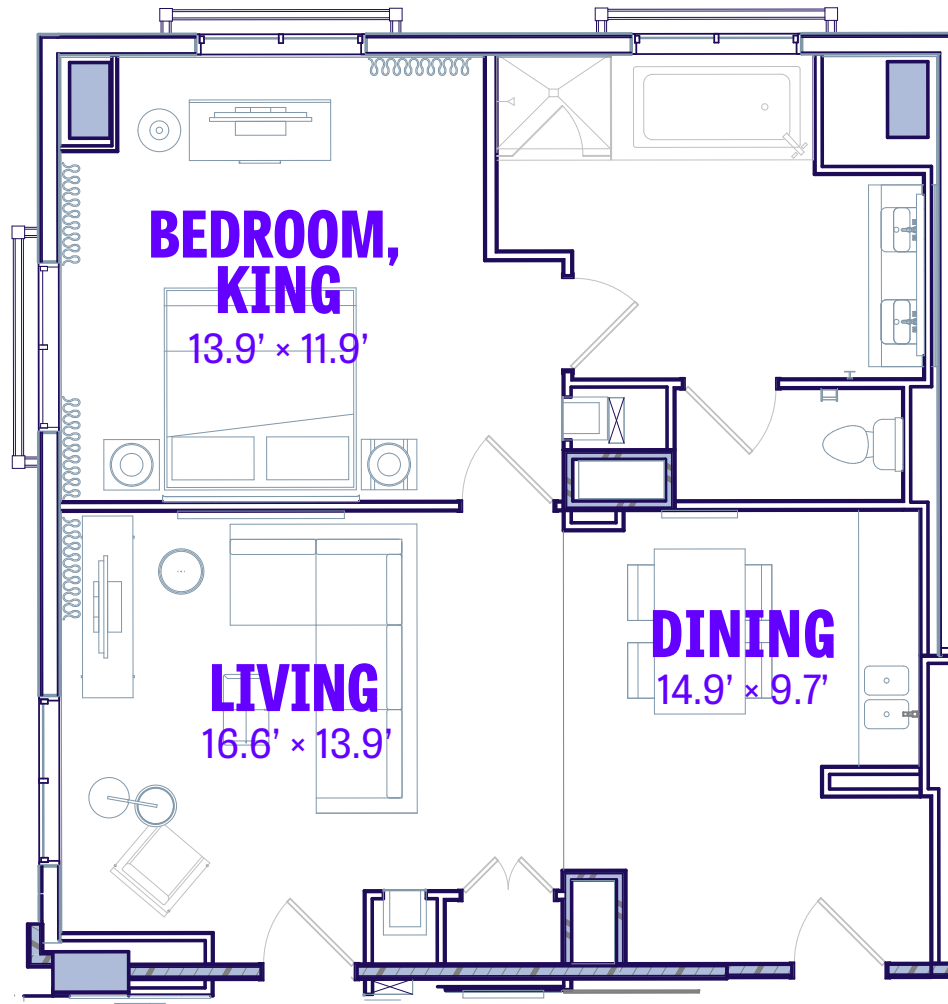

DELUXE SUITE
3-102, 3-107, 4-102,
5-102, 6-102, 7-102,
8-102, 9-102

DELUXE SUITE:

3-102, 3-107, 4-102, 5-102, 6-102, 7-102,
8-102, 9-102

Ceiling Height:

Bedroom: 8.8'

Hallway: 8'

All measurements are approximate.

All furniture may be removed.

DELUXE SUITE:

3-102, 3-107, 4-102, 5-102, 6-102, 7-102,
8-102, 9-102

- 2 Dual Outlet
- 4 Quad Outlet

Ceiling Height:

Bedroom: 8.8'

Hallway: 8'

All measurements are approximate.