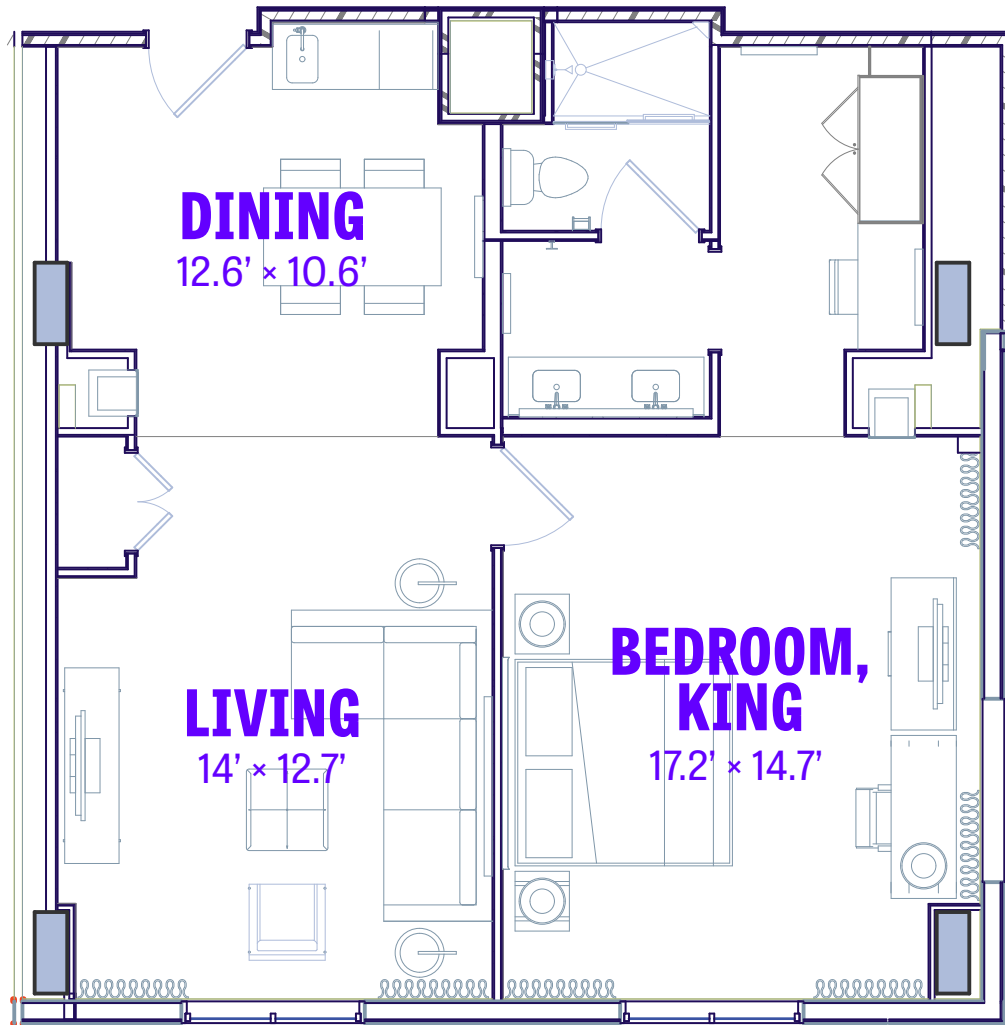

DELUXE SUITE
7-153, 7-154, 8-153, 8-154

DELUXE SUITE:

7-153, 7-154, 8-153, 8-154

Ceiling Height:

Bedroom: 8.8'

Living Area: 8.8'

Dining Area: 8'

All measurements are approximate.

All furniture may be removed.

DELUXE SUITE:

7-153, 7-154, 8-153, 8-154

- 2 Dual Outlet
- 4 Quad Outlet

Ceiling Height:
Bedroom: 8.8'
Living Area: 8.8'
Dining Area: 8'

All measurements are approximate.

All furniture may be removed.