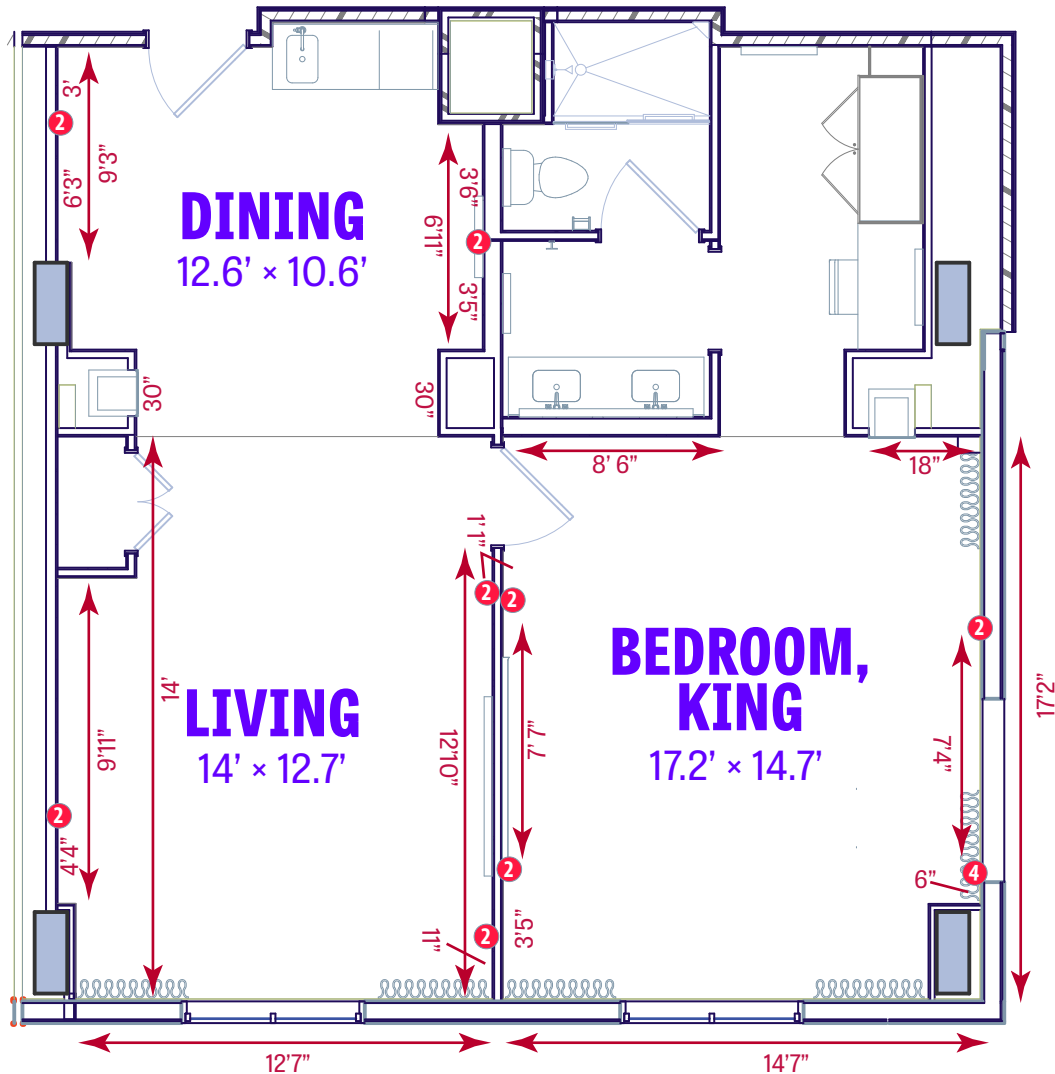

DELUXE SUITE
7-153, 7-154, 8-153, 8-154

DELUXE SUITE:

7-153, 7-154, 8-153, 8-154

Ceiling Height:

Bedroom: 8.8'

Living Area: 8.8'

Dining Area: 8'

All measurements are approximate.

All furniture may be removed.

DELUXE SUITE:

7-153, 7-154, 8-153, 8-154

- 2 Dual Outlet
- 4 Quad Outlet

Ceiling Height:
Bedroom: 8.8'
Living Area: 8.8'
Dining Area: 8'

All measurements are approximate.

All furniture may be removed.