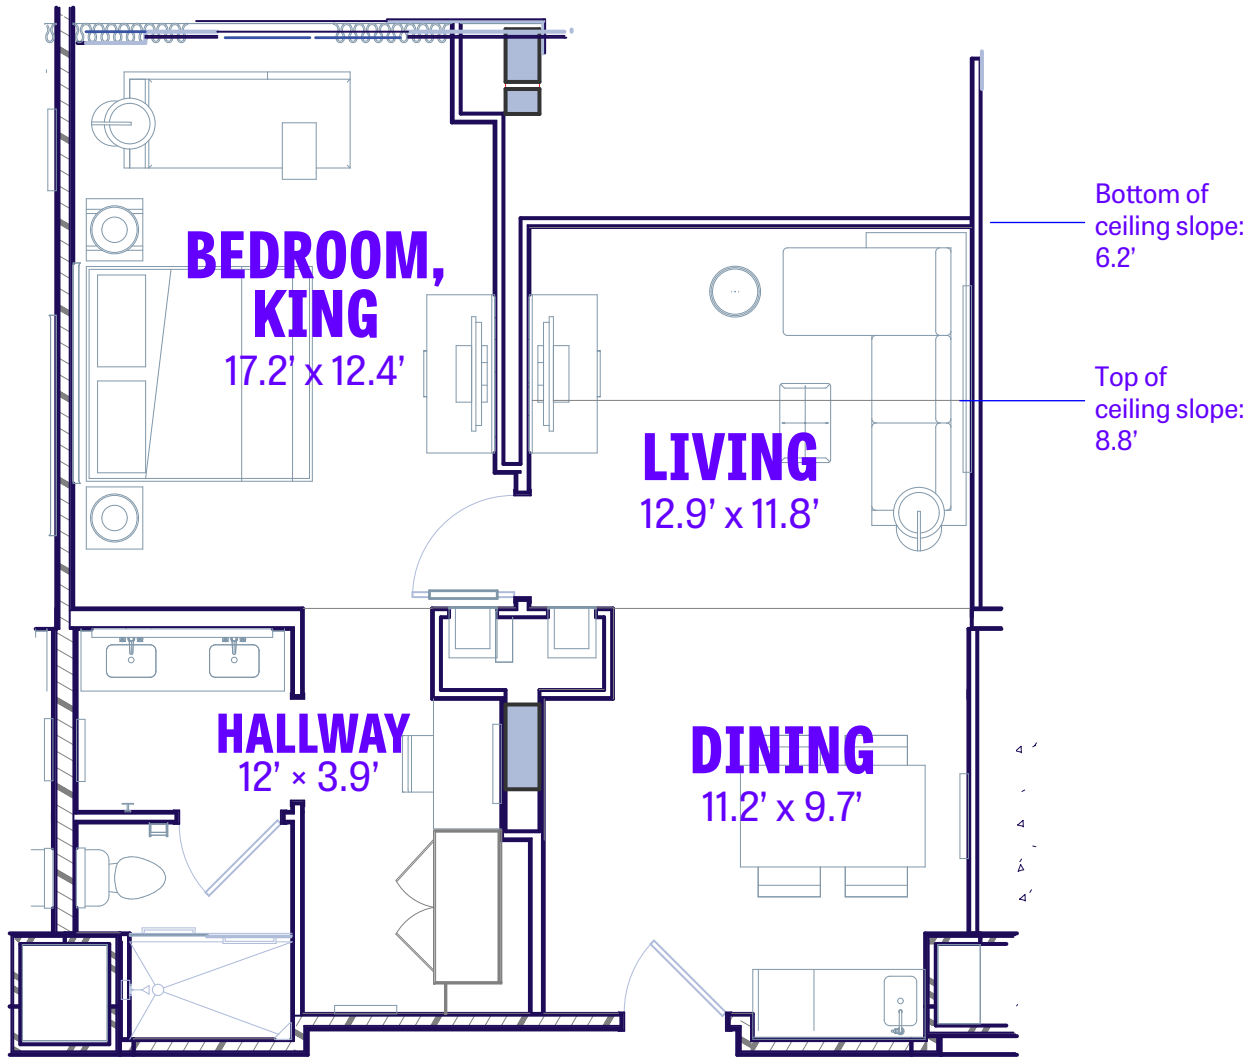

Deluxe Suite
8-162, 8-172, 8-173

DELUXE SUITE: 8-162, 8-172, 8-173

Ceiling Height:

Bedroom: 8.8'
Living Area: 8.7' Slanted*
Dining Area: 8'
Hallway: 8'
**please note ceiling slope*

All measurements are approximate.