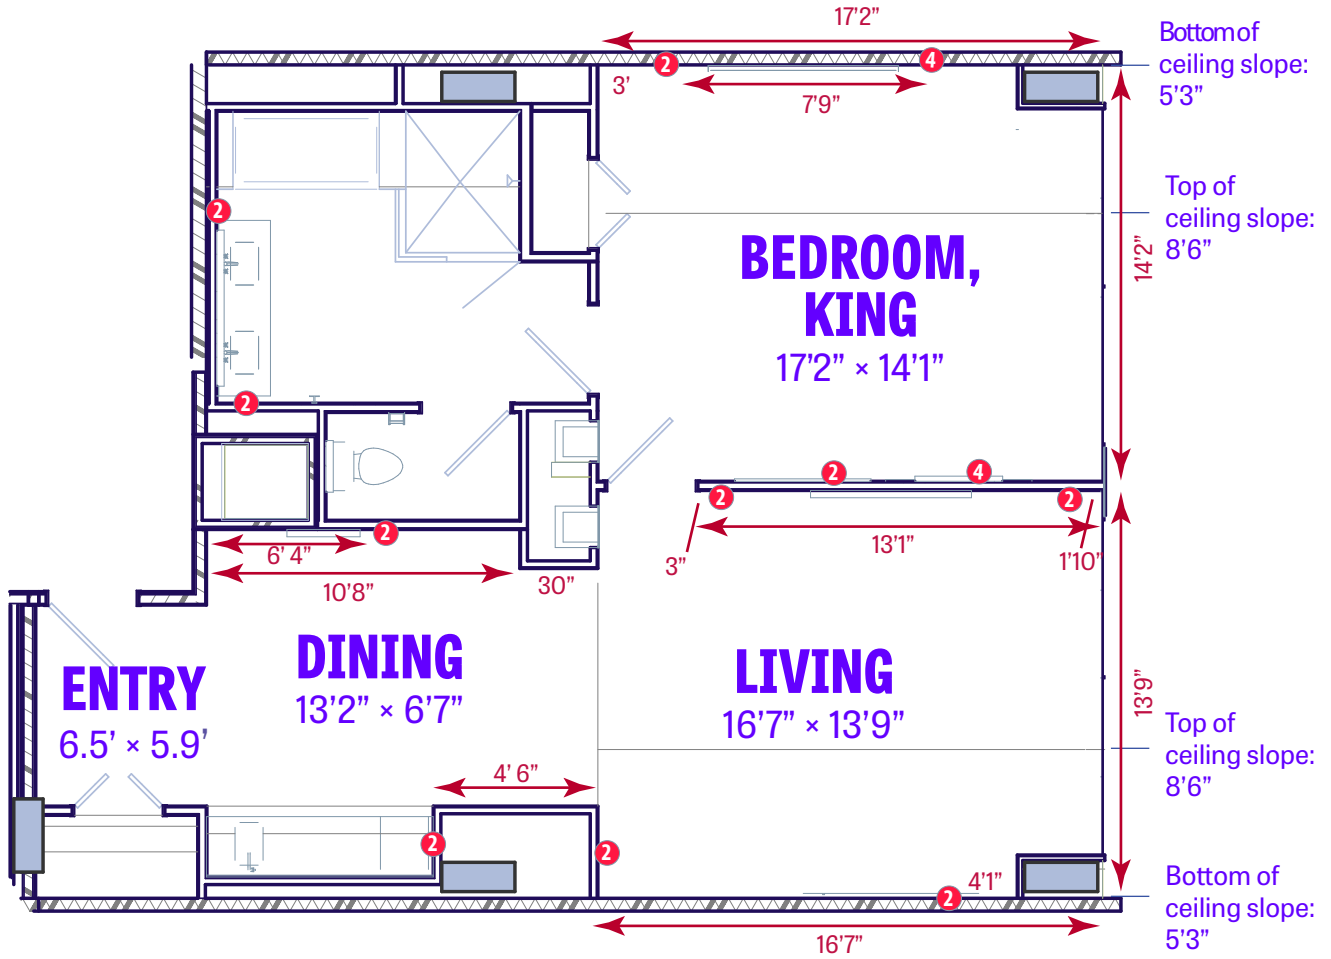

### Ceiling Height:

Bedroom: 8.6' Slanted\*

Living Area: 8.6' Slanted\*

Dining Area: 8'

Entry: 8'

\*please note ceiling slope

All measurements  
are approximate.

All furniture may  
be removed.

# DELUXE SUITE: 8-175

2 Dual Outlet

4 Quad Outlet