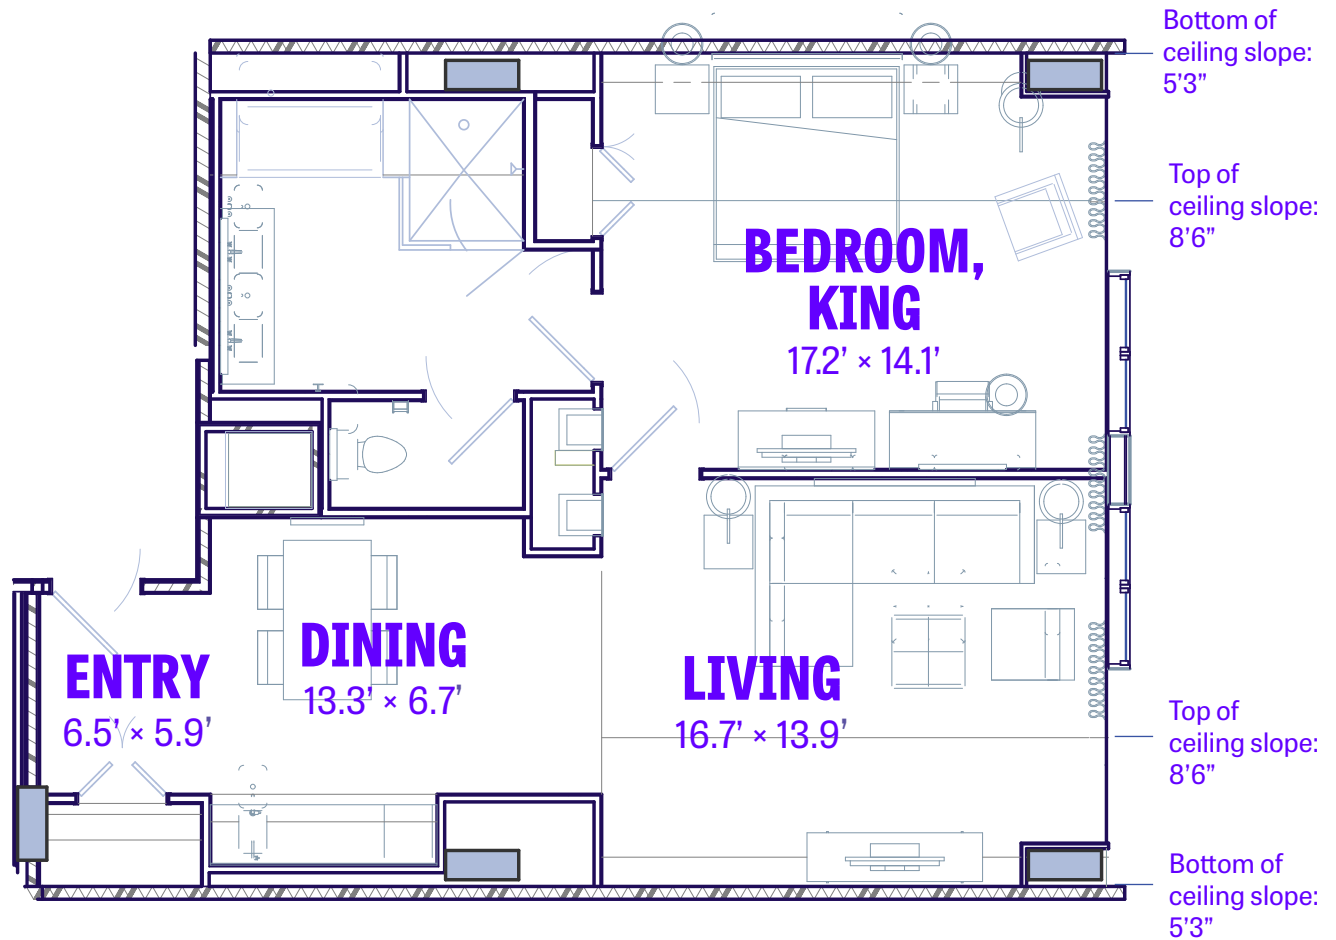

## DELUXE SUITE 8-175

# DELUXE SUITE:

### Ceiling Height:

Bedroom: 8.6' Slanted\*

Living Area: 8.6' Slanted\*

Dining Area: 8'

Entry: 8'

\*please note ceiling slope

All measurements  
are approximate.

All furniture may  
be removed.