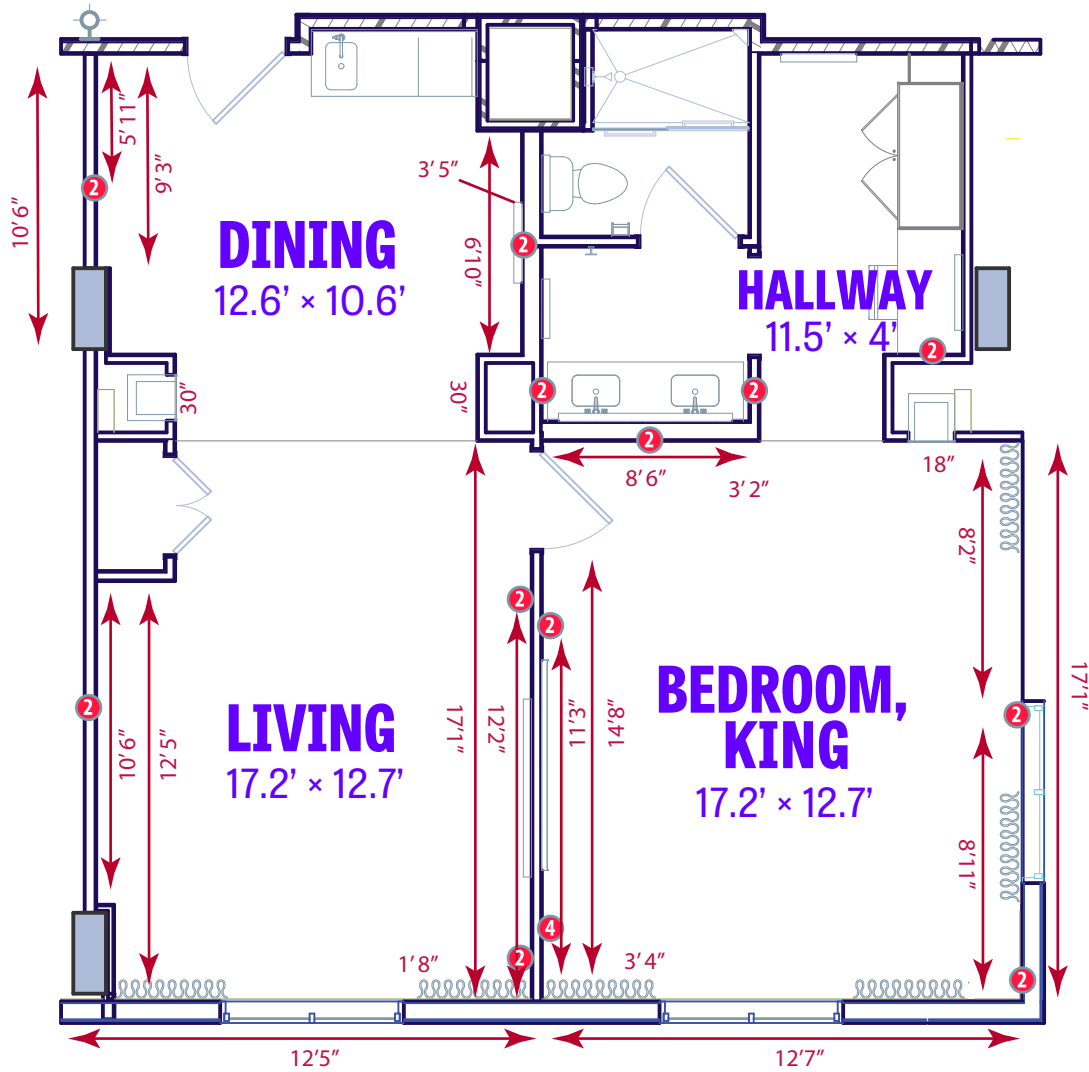

# DELUXE SUITE:

9-153, 9-154, 10-153, 10-154, 11-153

## Ceiling Height:

Bedroom: 8.8'  
Living Area: 8.8'  
Kitchenette: 8'  
Dining Area: 8'  
Hallway: 8'

All measurements are approximate.

All furniture may be removed.

# DELUXE SUITE:

9-153, 9-154, 10-153, 10-154, 11-153

**2 Dual Outlet**

**4 Quad Outlet**

### Ceiling Height:

Bedroom: 8.8'  
 Living Area: 8.8'  
 Kitchenette: 8'  
 Dining Area: 8'  
 Hallway: 8'

All measurements are approximate.

All furniture may be removed.