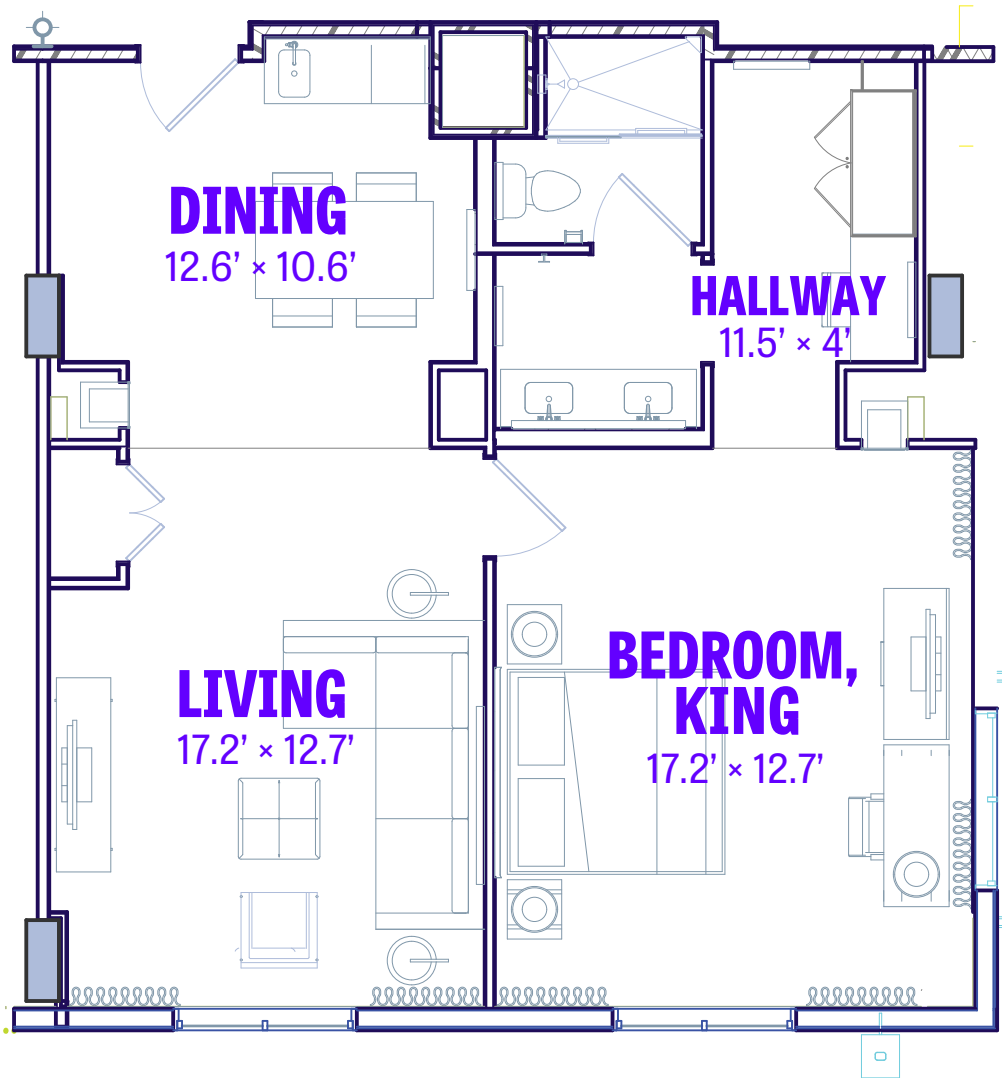

**DELUXE SUITE**  
**9-153, 9-154, 10-153,**  
**10-154, 11-153**

# DELUXE SUITE:

9-153, 9-154, 10-153, 10-154, 11-153

## Ceiling Height:

Bedroom: 8.8'  
Living Area: 8.8'  
Kitchenette: 8'  
Dining Area: 8'  
Hallway: 8'

All measurements are approximate.

All furniture may be removed.

### Ceiling Height:

Bedroom: 8.8'  
 Living Area: 8.8'  
 Kitchenette: 8'  
 Dining Area: 8'  
 Hallway: 8'

All measurements are approximate.

All furniture may be removed.