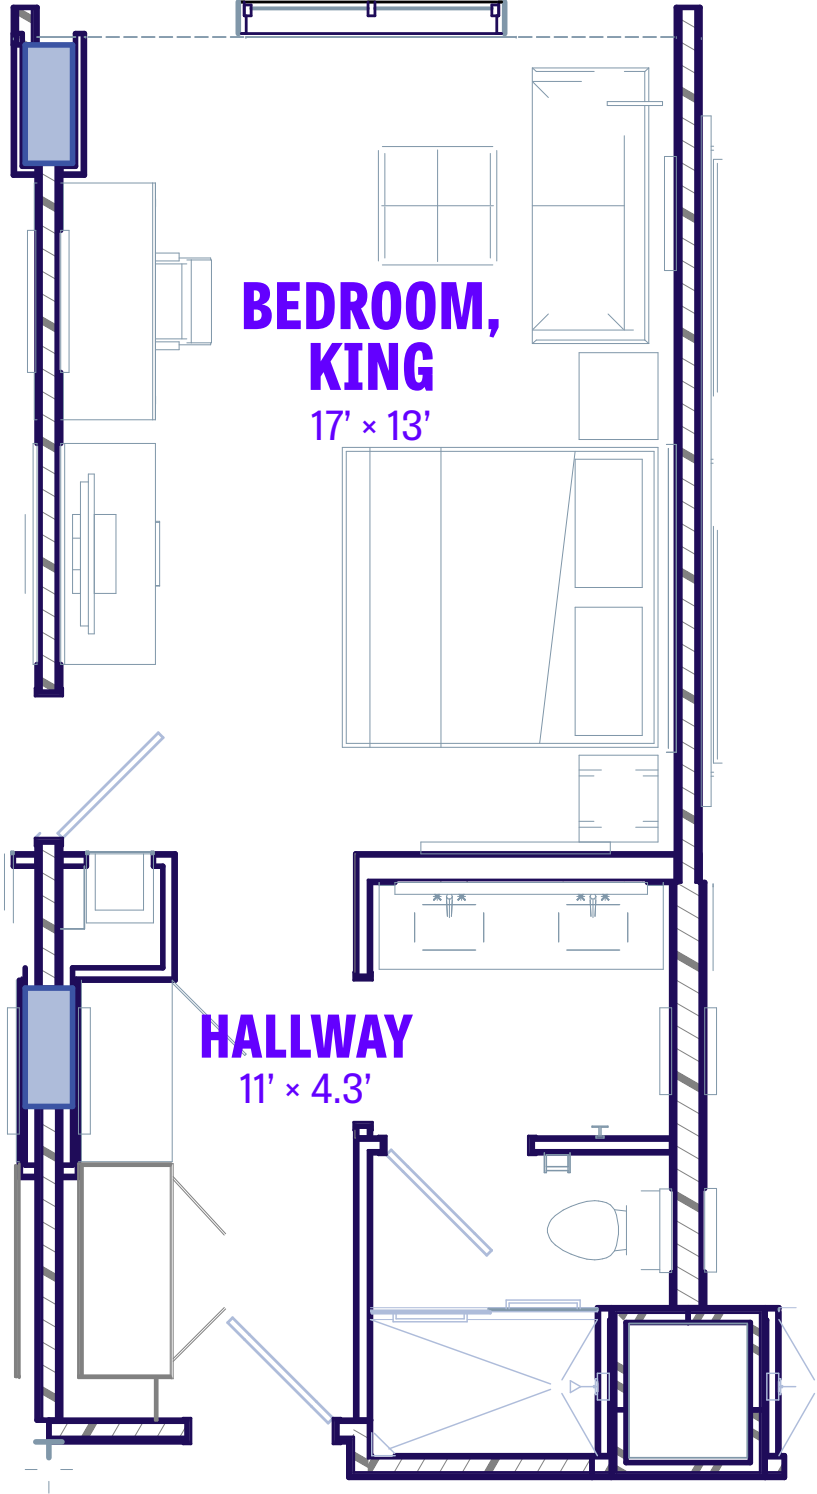

Standard King
3-113, 4-113, 5-113, 6-113,
7-113, 9-113, 10-134, 10-144

STANDARD KING

3-113, 4-113, 5-113, 6-113, 7-113, 9-113, 10-134, 10-144

Ceiling Height:
Bedroom: 8.8'
Hallway: 8'

All measurements are approximate.

All furniture may be removed.

STANDARD KING

3-113, 4-113, 5-113, 6-113, 7-113, 9-113, 10-134, 10-144

- 2 Dual Outlet
- 4 Quad Outlet

Ceiling Height:
Bedroom: 8.8'
Living Area: 8.8'
Dining Area: 8'

All measurements are approximate.