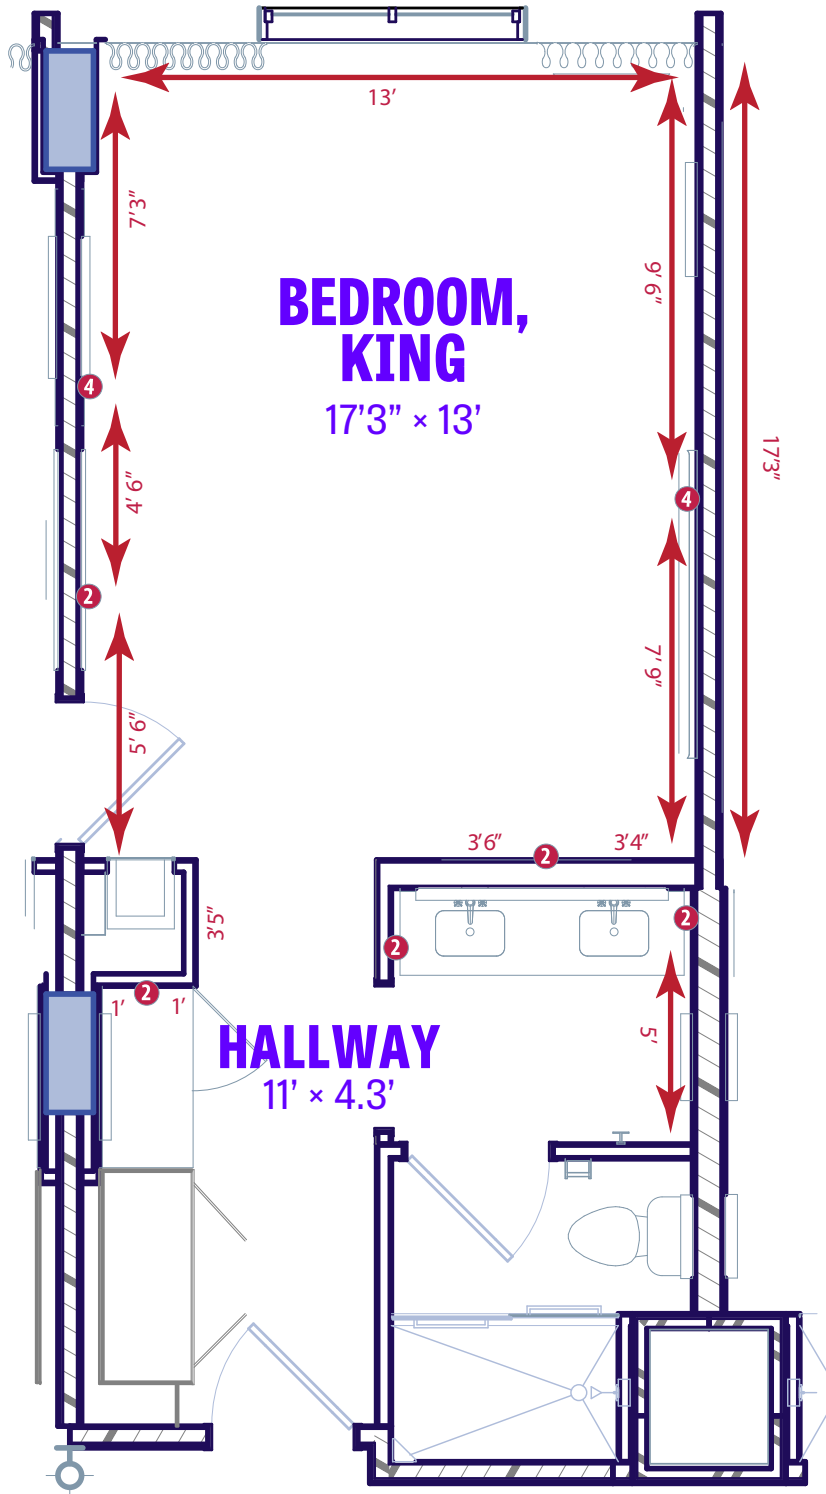

Standard King
3-113, 4-113, 5-113, 6-113,
7-113, 9-113, 10-134, 10-144

STANDARD KING

3-113, 4-113, 5-113, 6-113, 7-113, 9-113, 10-134, 10-144

Ceiling Height:
Bedroom: 8.8'
Hallway: 8'

All measurements are approximate.

All furniture may be removed.

STANDARD KING

3-113, 4-113, 5-113, 6-113, 7-113, 9-113, 10-134, 10-144

- 2 Dual Outlet
- 4 Quad Outlet

Ceiling Height:
Bedroom: 8.8'
Living Area: 8.8'
Dining Area: 8'

All measurements are approximate.