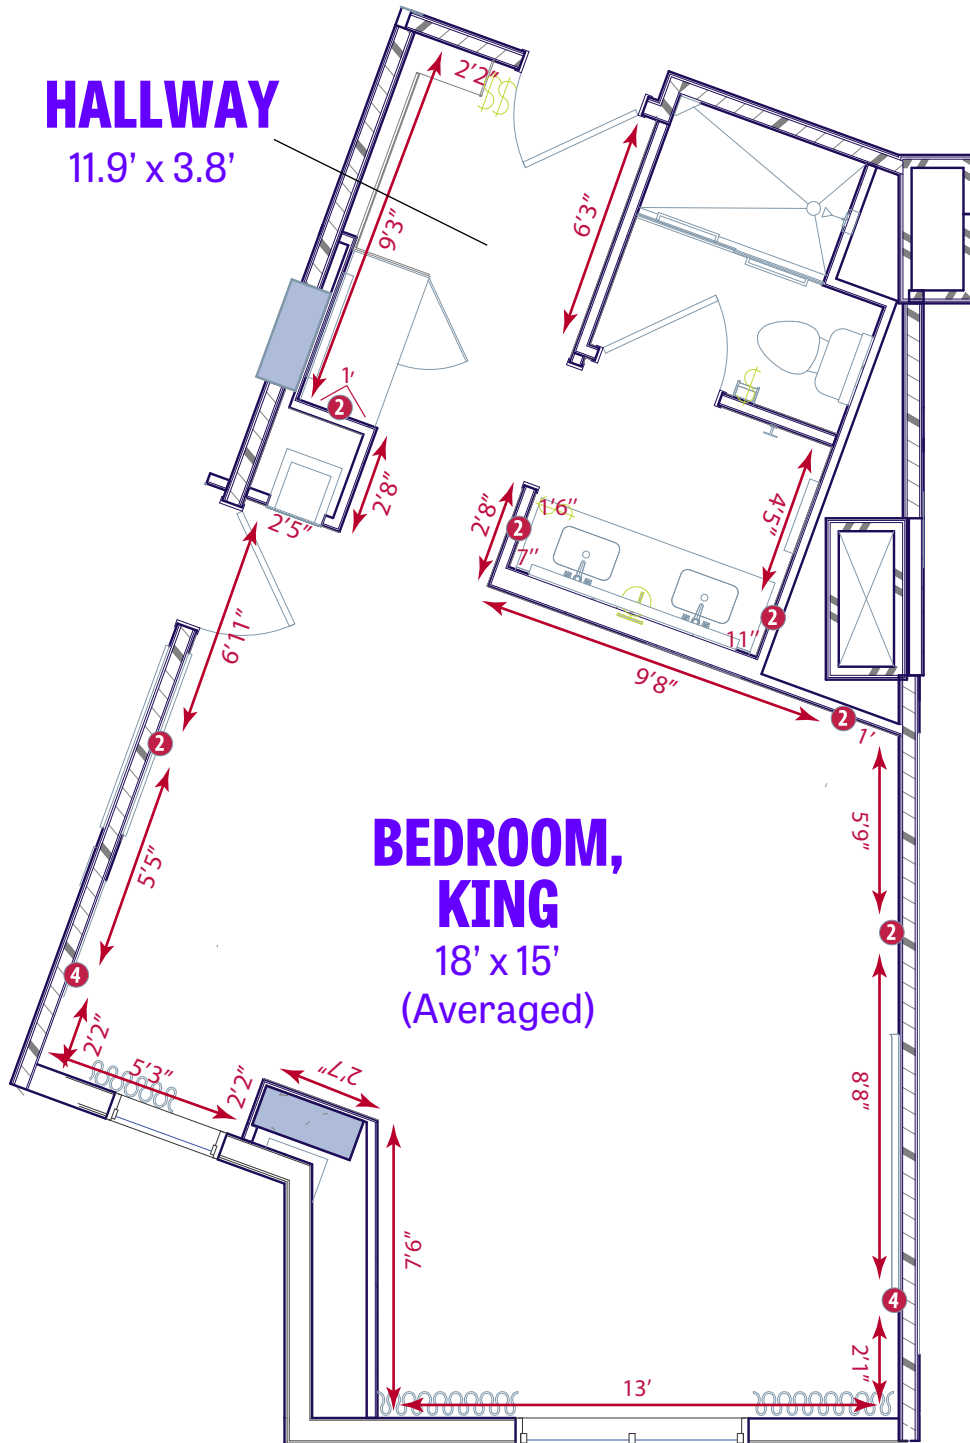

**Standard Diagonal King
3-125, 4-125, 5-125, 6-125, 7-125, 8-125 (ADA),
9-125 (ADA), 10-125 (ADA), 11-125**

STANDARD KING, DIAGONAL WALL:

3-125, 4-125, 5-125, 6-125, 7-125, 8-125 (ADA),
9-125 (ADA), 10-125 (ADA), 11-125

Ceiling Height:
Bedroom: 8.8'
Hallway: 8'

All measurements
are approximate.

All furniture may
be removed.

STANDARD KING, DIAGONAL WALL:

3-125, 4-125, 5-125, 6-125, 7-125, 8-125 (ADA),
9-125 (ADA), 10-125 (ADA), 11-125

- 2 Dual Outlet
- 4 Quad Outlet

Ceiling Height:

Bedroom: 8.8'
Hallway: 8'

All measurements are approximate.

All furniture may be removed.