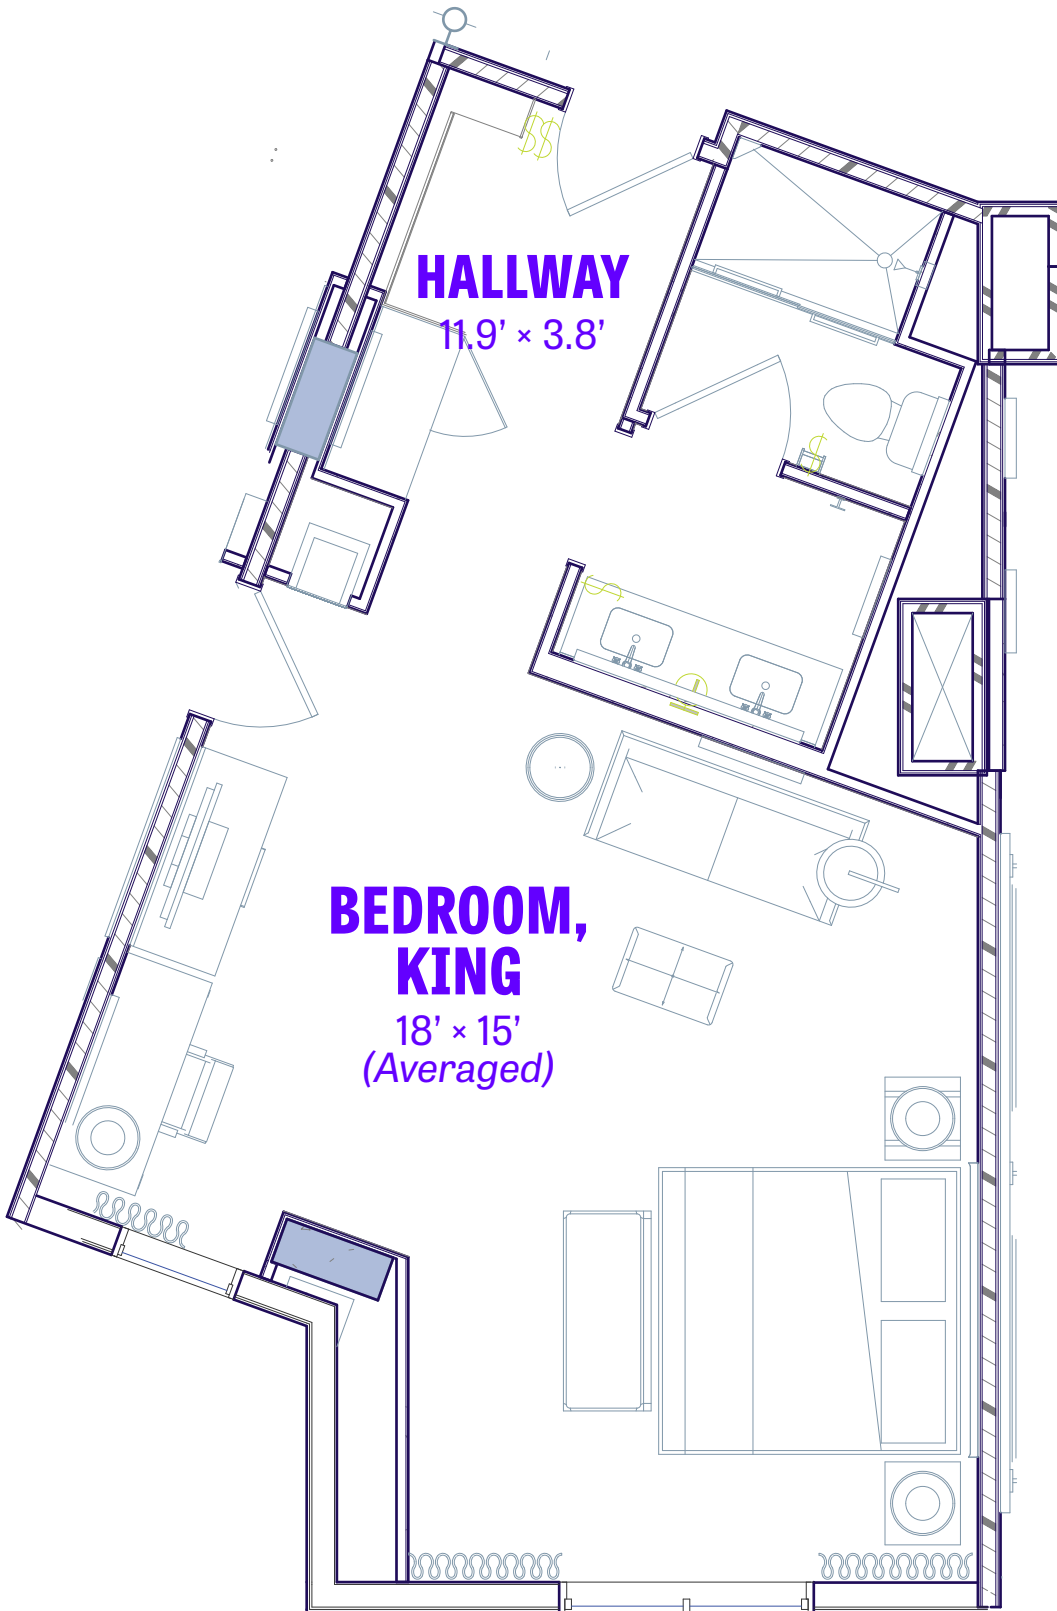

**Standard Diagonal King
3-125, 4-125, 5-125, 6-125, 7-125, 8-125 (ADA),
9-125 (ADA), 10-125 (ADA), 11-125**

STANDARD KING, DIAGONAL WALL:

3-125, 4-125, 5-125, 6-125, 7-125, 8-125 (ADA),
9-125 (ADA), 10-125 (ADA), 11-125

Ceiling Height:
Bedroom: 8.8'
Hallway: 8'

All measurements
are approximate.

All furniture may
be removed.

STANDARD KING, DIAGONAL WALL:

3-125, 4-125, 5-125, 6-125, 7-125, 8-125 (ADA),
9-125 (ADA), 10-125 (ADA), 11-125

- 2 Dual Outlet
- 4 Quad Outlet

Ceiling Height:

Bedroom: 8.8'
Hallway: 8'

All measurements are approximate.

All furniture may be removed.