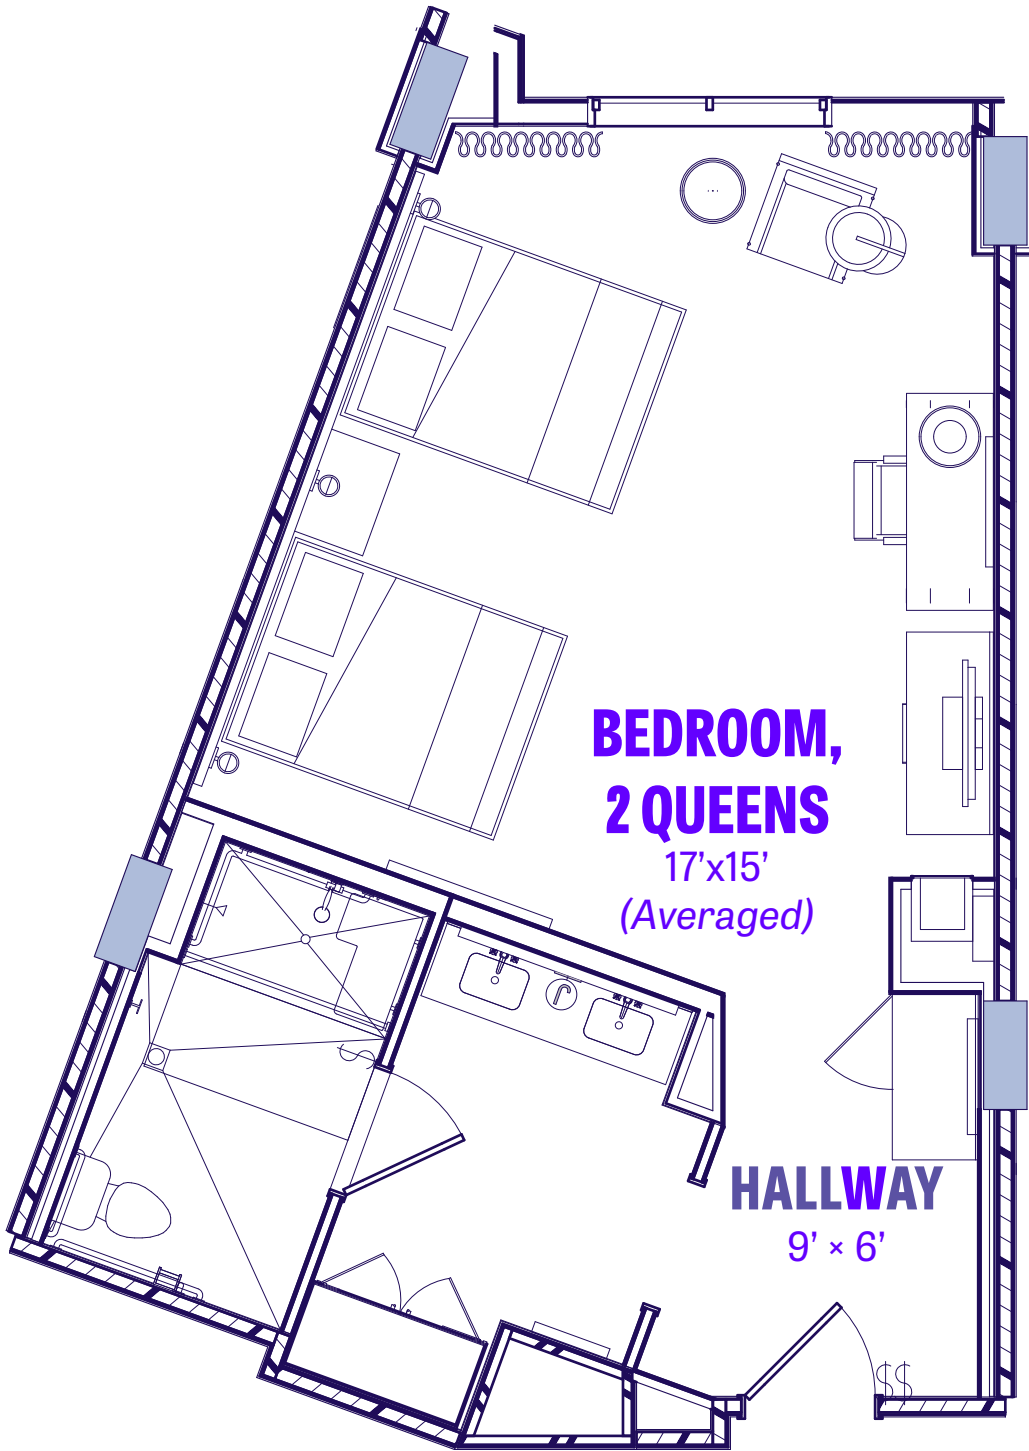

**Standard Diagonal Queen
3-128, 4-128, 5-128, 6-128, 7-128,
8-128, 9-128, 10-128**

STANDARD QUEEN, DIAGONAL WALL:

3-128, 4-128, 5-128, 6-128, 7-128, 8-128, 9-128, 10-128

Ceiling Height:

Bedroom: 8.8'

Hallway: 8'

All measurements are approximate.

All furniture may be removed.

STANDARD QUEEN, DIAGONAL WALL:

3-128, 4-128, 5-128, 6-128, 7-128, 8-128, 9-128, 10-128

- 2 Dual Outlet
- 4 Quad Outlet

Ceiling Height:

Bedroom: 8.8'

Hallway: 8'

All measurements are approximate.

All furniture may be removed.