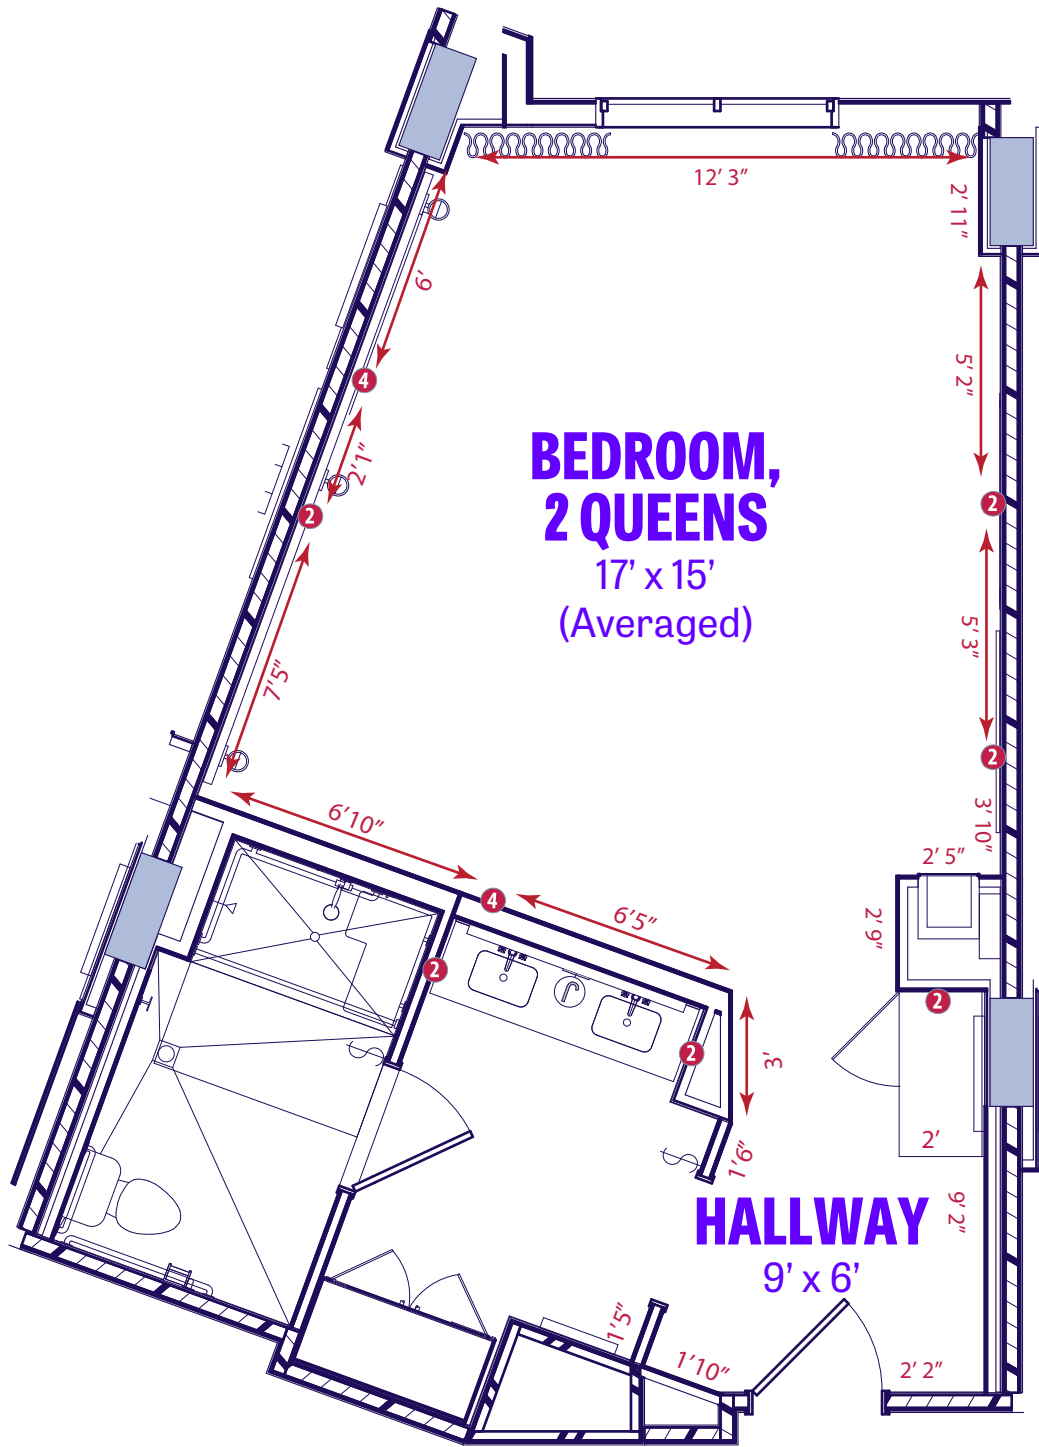

**Standard Diagonal Queen
3-128, 4-128, 5-128, 6-128, 7-128,
8-128, 9-128, 10-128**

STANDARD QUEEN, DIAGONAL WALL:

3-128, 4-128, 5-128, 6-128, 7-128, 8-128, 9-128, 10-128

Ceiling Height:

Bedroom: 8.8'

Hallway: 8'

All measurements are approximate.

All furniture may be removed.

STANDARD QUEEN, DIAGONAL WALL:

3-128, 4-128, 5-128, 6-128, 7-128, 8-128, 9-128, 10-128

- 2 Dual Outlet
- 4 Quad Outlet

Ceiling Height:

Bedroom: 8.8'

Hallway: 8'

All measurements are approximate.

All furniture may be removed.